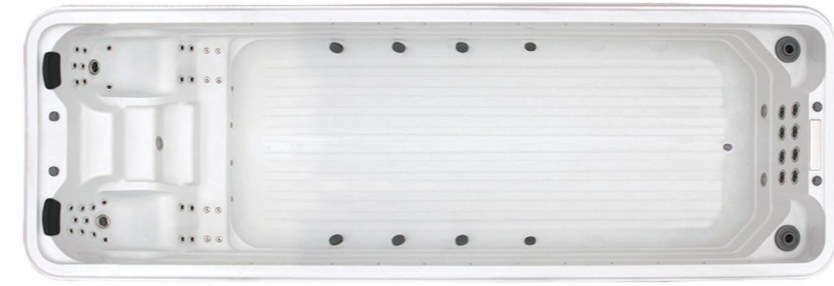

RL-SM7002C

Size :7000*2200*1335mm

USA Acrylic Sheet	1pc
USA Balboa Control System	1pc
USA Ozone Sterilization	1pc
USA Balboa Heater(3KW)	2pcs
Filter pump	2pcs
Water pump(2.2KW)	3pcs
Water pump(0.75KW)	1pc
Small light	26pcs
Under water light	3pcs
Waterfall	1pc
Pillow	2pcs
Total jets	48pcs
5 inch stainless steel single hole rotary jets	2pcs
5 inch stainless steel powerful jets	8pcs
2 inch stainless steel single rotary jets	26pcs
Small jets	4pcs
Air control valve	3pcs
Total power	13.35KW

If need any other specification and size please contact the sales.