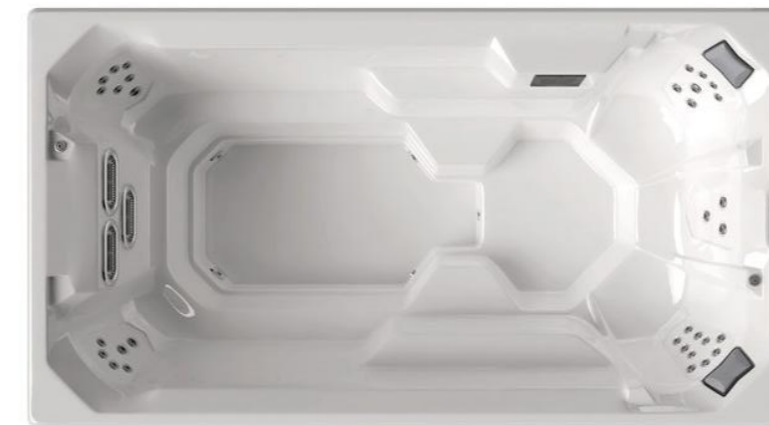

## RL-SM4000

Size :4000\*2200\*1350mm

Seating Capacity	4 Seats
Pillows	2 Pcs
Shell material	Acrylic Sheet
Control System	Balboa Control System
Heater	1 pcs 3000W
Massage Pump ( LX)	3*2.0HP
Circulation Pump	1*0.5HP
Ozone-sterilization	1 pc
Paper element filter	2 pcs
Frame	1 pc SS304 frame
Pool oval Riptide spray nozzle 15 inches	3 pcs
Massage jets	9pcs 2.5inch,24pcs 2 inch
Diversion valve	1 batch
Water outlet/inlet	1 pc
Back Water	4 pcs
Pipe & valve	1 batch