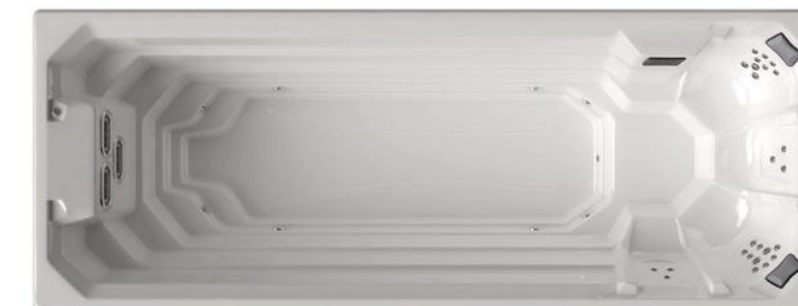

## RL-SM4000

Size :4000\*2200\*1350mm

Seating Capacity	4 Seats
Pillows	2 Pcs
Shell material	Acrylic Sheet
Control System	Balboa Control System
Heater	1 pcs 3000W
Massage Pump ( LX)	3*2.0HP
Circulation Pump	1*0.5HP
Ozone-sterilization	1 pc
Paper element filter	2 pcs
Frame	1 pc SS304 frame
Pool oval Riptide spray nozzle 15 inches	3 pcs
Massage jets	9pcs 2.5inch,24pcs 2 inch
Diversion valve	1 batch
Water outlet/inlet	1 pc
Back Water	4 pcs
Pipe & valve	1 batch

## RL-SM5000

Size :5800\*2200\*1350mm

Seating Capacity	2 Seats
Pillows	2 Pcs
Shell material	Acrylic Sheet
Control System	Balboa Control System
Heater	1 pcs 3000W
Massage Pump ( LX)	3*3.0HP
Circulation Pump	1*0.5HP
Ozone-sterilization	1 pc
Paper element filter	2 pcs
Frame	1 pc SS304 frame
Pool oval Riptide spray nozzle 15 inches	3 pcs
Massage jets	6pcs 2.5inch,20pcs 2 inch
Diversion valve	1 batch
Water outlet/inlet	1 pc
Back Water	8 pcs
Pipe & valve	1 batch