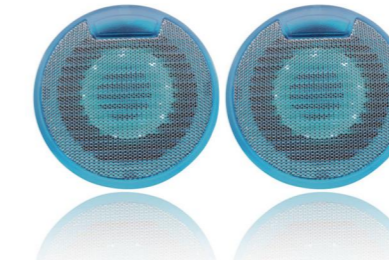

### RL-SM1201C

Size :11740\*2200\*1470mm

USA Acrylic Sheet	1pc
USA Balboa Control System	1pc
Ozone generator	2pcs
Ozone mixer	2pcs
USA Balboa Heater	1pc
Circulation pumps(1HP)	2pcs
Filter pump	2pcs
Total jets	79pcs
Massage pumps(2HP)	1pc
PRO swim pump(4.6KW)	1pc
Under water Light	1pc
Seats	4pcs
Loungers	1pc
Packing Weight	2152KG

If need any other specification and size please contact the sales.

Control System

Waterproof Speakers

Waterproof LED Speakers

LED light for water/air jets

Waterproof pop-up(19")  
for Provence and Zurich

Waterproof pop-up(32")  
for Rotterdam

Balboa WIFI Module

Water Switch

Filter

Filter Cover

Cover of the filter

Two-speed Pump

Circulation Pump

Control System