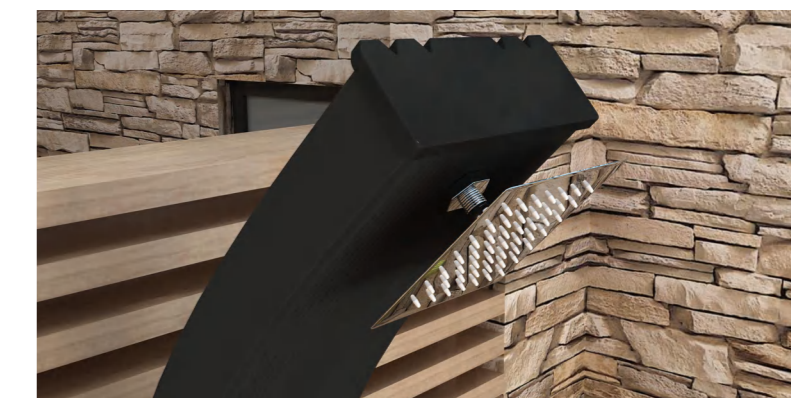

Solar Shower Panel

www.relaxshower.com

Solar Shower Panel

RL-A30B

250*135*2200mm
Loading Quantity:
20'FT(280pcs)
40'HQ(560pcs)

RL-A28B

250*135*2200mm
Loading Quantity:
20'FT(350pcs)
40'HQ(700pcs)

RL-A32BS