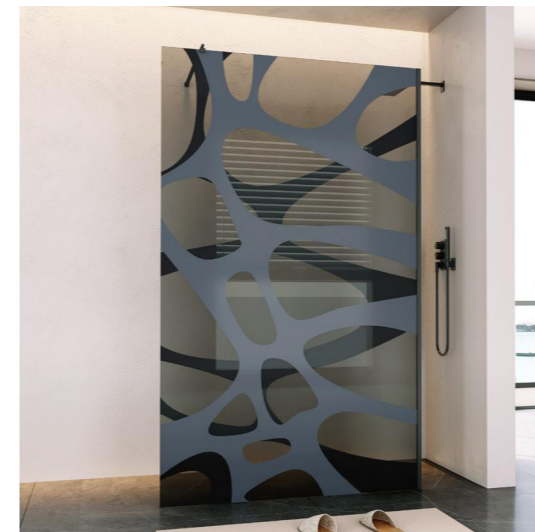

RL-sc007

650*1850mm(26"x73") 800*1850mm(31"x73")
 1000*1850mm(39"x73") 1200*1850mm(47"x73")
 1400*1850mm(55"x73")

Quality:
 Black aluminum alloy profile
 Transparent 6mm tempered glass
 with silk print like picture
 Black Stainless steel support bar

Walk in

Walk in Shape series

RL-sc008

650*1850mm(26"x73")
 800*1850mm(31"x73")
 1000*1850mm(39"x73")
 1200*1850mm(47"x73")
 1400*1850mm(55"x73")

Quality:
 6mm Grey glass with silk like picture
 Black aluminum alloy profile
 Black Stainless steel support bar