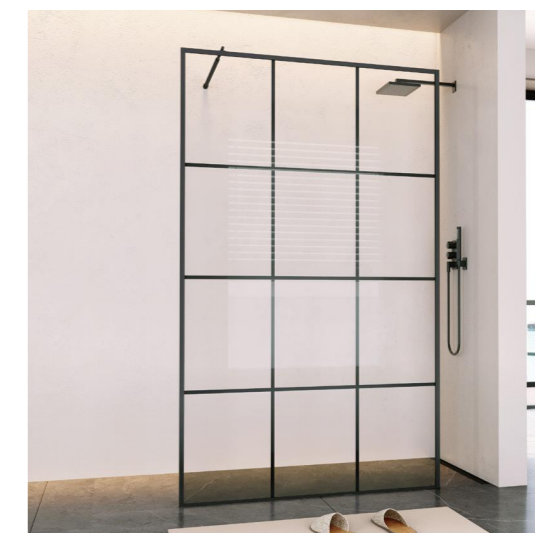

Walk in

Walk in Shape series

RL-sc008

650*1850mm(26"x73")
 800*1850mm(31"x73")
 1000*1850mm(39"x73")
 1200*1850mm(47"x73")
 1400*1850mm(55"x73")

Quality:
 6mm Grey glass with silk like picture
 Black aluminum alloy profile
 Black Stainless steel support bar

RL-sc010

650*1850mm(26"x73")
 800*1850mm(31"x73")
 1000*1850mm(39"x73")
 1200*1850mm(47"x73")
 1400*1850mm(55"x73")

Quality:
 Black aluminum alloy profile
 Transparent 6mm tempered glass
 with silk print like picture
 Black Stainless steel support bar

RL-sc009

650*1850mm(26"x73")
 800*1850mm(31"x73")
 1000*1850mm(39"x73")

Quality:
 Black aluminum alloy profile
 Transparent 6mm tempered glass

RL-sc011

650*1850mm(26"x73")
 800*1850mm(31"x73")
 1000*1850mm(39"x73")
 1200*1850mm(47"x73")
 1400*1850mm(55"x73")