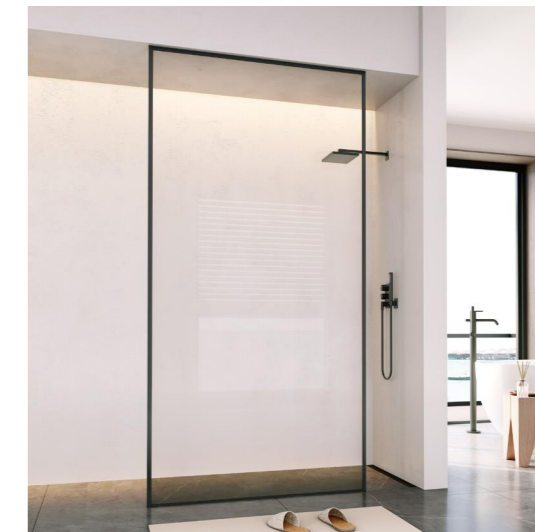

RL-sc009

650*1850mm(26"x73")
800*1850mm(31"x73")
1000*1850mm(39"x73")

Quality:
Black aluminum alloy profile
Transparent 6mm tempered glass