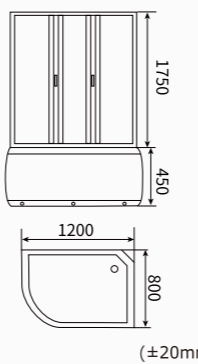

800*800*2200mm(32"x32"x87")
900*900*2200mm(35"x35"x87")
1000*1000*2200mm(39"x39"x87")
Loading Quantity:
20'HQ(66/62/53pcs)
40'HQ(161/151/130pcs)

Selection:
With or without a top cover

800*800*2200mm(32"x32"x87")
900*900*2200mm(35"x35"x87")
1000*1000*2200mm(39"x39"x87")
Loading Quantity:
20'HQ(53/49/41pcs)
40'HQ(138/119/100pcs)

Selection:
With or without a top cover

1200*800*2200mm(47"x32"x87")
Loading Quantity:
20'HQ(39pcs)
40'HQ(94pcs)

Selection:
With or without a top cover

Lights Color:

Lights Color: