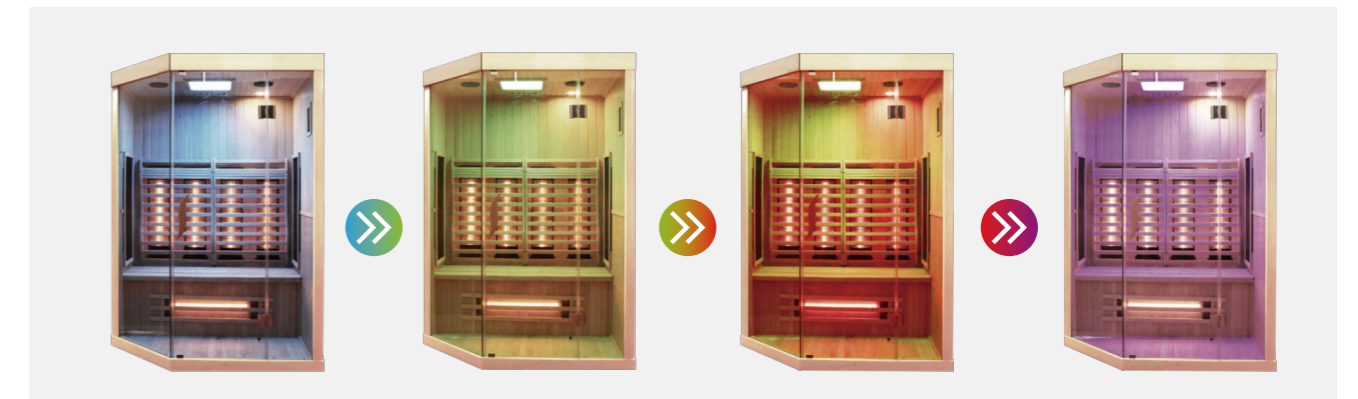

Infrared Sauna

Colourful Lights

Seven color negative ion light, negative oxygen ions can effectively activate oxygen molecules in the air, making people feel like they are in nature.

RL-CN-05

1350*1050*1900mm