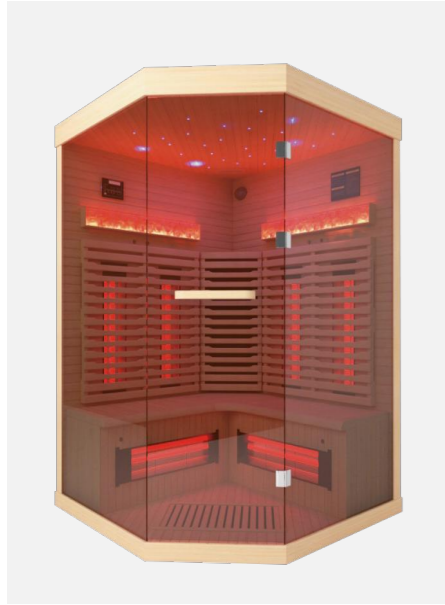

Infrared Sauna

Colourful Lights

Seven color negative ion light, negative oxygen ions can effectively activate oxygen molecules in the air, making people feel like they are in nature.

RL-CN-05

1350*1050*1900mm