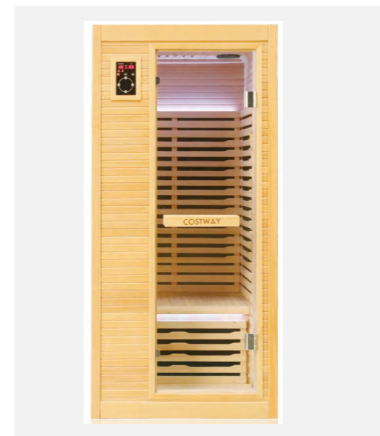

Infrared Sauna

Colourful Lights

Seven color negative ion light, negative oxygen ions can effectively activate oxygen molecules in the air, making people feel like they are in nature.

RL-CN-05

1350*1050*1900mm

RL-YP4

G.W.:255.6 KG
Size :1400*1400*1900mm
Loading Quantity:40'HQ(42PCS)

RL-YP3

G.W.:219 KG
Size :1500*1050*1900mm
Loading Quantity:40'HQ(47PCS)

RL-KLE-Z3

G.W.:177.8 KG
Size :1500*1100*1900mm
Loading Quantity:40'HQ(44PCS)