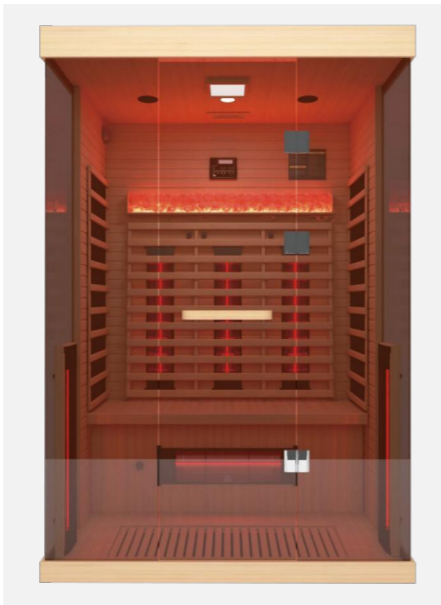

Infrared Sauna

Colourful Lights

Seven color negative ion light, negative oxygen ions can effectively activate oxygen molecules in the air, making people feel like they are in nature.

RL-CN-05

1350*1050*1900mm

RL-YP4

G.W.:255.6 KG
Size :1400*1400*1900mm
Loading Quantity:40'HQ(42PCS)

RL-YP3

G.W.:219 KG
Size :1500*1050*1900mm
Loading Quantity:40'HQ(47PCS)

RL-KLE-Z3

G.W.:177.8 KG
Size :1500*1100*1900mm
Loading Quantity:40'HQ(44PCS)

RL-KLE-R2

G.W.:123.8 KG
Size :900*900*1900mm
Loading Quantity:40'HQ(65PCS)

RL-KLE-ST2

G.W.:154.4 KG
Size :1200*1000*1900mm
Loading Quantity:40'HQ(50PCS)

IRL-ND-GC3-2

G.W.:186 KG
Size :1500*1050*1900mm
Loading Quantity:40'HQ(40PCS)