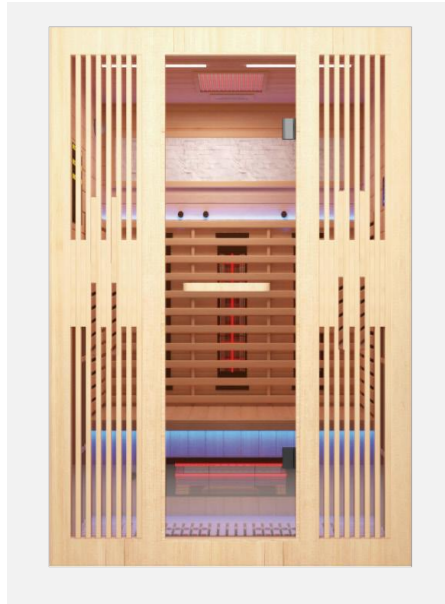

IRL-ND-GC3-2

G.W.:186 KG
Size :1500*1050*1900mm
Loading Quantity:40'HQ(40PCS)