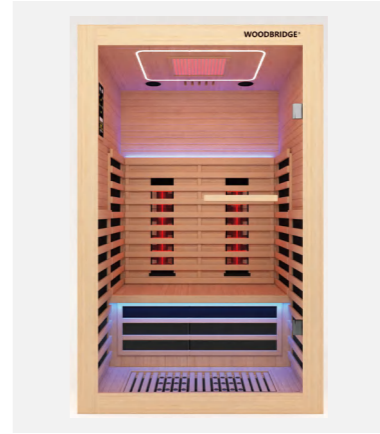

RL-IND-GC2-9

G.W.:160 KG
Size :1200*1000*1900mm
Loading Quantity:40'HQ(53PCS)