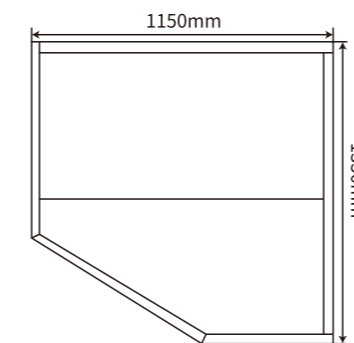

RL-YP4

G.W.:255.6 KG
Size :1400*1400*1900mm
Loading Quantity:40'HQ(42PCS)

RL-YP3

G.W.:219 KG
Size :1500*1050*1900mm
Loading Quantity:40'HQ(47PCS)

RL-KLE-Z3

G.W.:177.8 KG
Size :1500*1100*1900mm
Loading Quantity:40'HQ(44PCS)

RL-KLE-R2

G.W.:123.8 KG
Size :900*900*1900mm
Loading Quantity:40'HQ(65PCS)

RL-KLE-ST2

G.W.:154.4 KG
Size :1200*1000*1900mm
Loading Quantity:40'HQ(50PCS)

IRL-ND-GC3-2

G.W.:186 KG
Size :1500*1050*1900mm
Loading Quantity:40'HQ(40PCS)

RL-Tradition 7

G.W.:380 KG
Size :1800*1800*1900mm
Loading Quantity:40'HQ(28PCS)

RL-IND-GC1-9

G.W.:85KG
Size : 750*850*1700mm
Loading Quantity:40'HQ(95PCS)

RL-IND-GC2-9

G.W.:160 KG
Size :1200*1000*1900mm
Loading Quantity:40'HQ(53PCS)

RL-KLE-Z2

G.W.:149.6 KG
Size : 1200*1100*1900mm
Loading Quantity:40'HQ(51PCS)