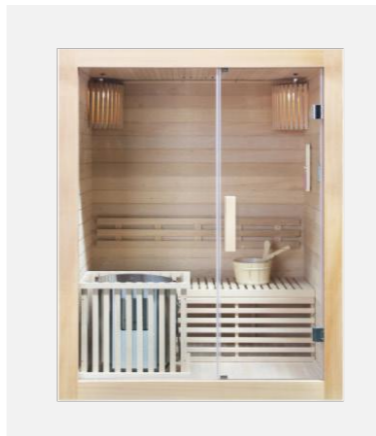

Infrared Sauna

Colourful Lights

Seven color negative ion light, negative oxygen ions can effectively activate oxygen molecules in the air, making people feel like they are in nature.

RL-CN-05

1350*1050*1900mm

RL-YP4

G.W.:255.6 KG
Size :1400*1400*1900mm
Loading Quantity:40'HQ(42PCS)

RL-YP3

G.W.:219 KG
Size :1500*1050*1900mm
Loading Quantity:40'HQ(47PCS)

RL-KLE-Z3

G.W.:177.8 KG
Size :1500*1100*1900mm
Loading Quantity:40'HQ(44PCS)