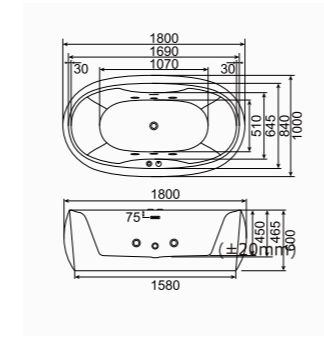

RL-MF1202 SKU:0360003 (1708)/0360004 (1507)

1800*900*720mm(71"x35"x28")
 1700*800*720mm(70"x31"x28")
 1500*750*720mm(59"x30"x28")
 Loading Quantity: 20'FT(24pcs/29pcs) / 40'HQ(59pcs/70pcs)

Pallet Package

1700*750*690mm(67"x30"x27")
 1500*750*670mm(59"x30"x26")
 Loading Quantity: 1700mm 171pcs/19pallets/40HQ
 1500mm 198pcs/22pallets/40HQ

RL-MF1203
 1700*800*580mm(67"x31"x23")
 1500*750*580mm(59"x30"x23")
 SKU:0360005 (1708)/0360025 (1507)
 Loading Quantity:
 20'FT(30pcs)/40'HQ(73pcs)

RL-MF1204
 1800*1000*600mm(71"x39"x24")
 Loading Quantity:
 20'FT(18pcs)/40'HQ(48pcs)

RL-MF1208
 1800*800*770mm(71"x31"x30")
 SKU:0360010
 Loading Quantity:
 20'FT(22pcs)/40'HQ(53pcs)

RL-MF1209
 1700*800*600mm(67"x31"x23")
 SKU:0360008
 Loading Quantity:
 20'FT(29pcs)/40'HQ(70pcs)

RL-MF1214 SKU:0360016

1700*860*580mm(67"x34"x23")
 Loading Quantity:20'FT(30pcs)/40'HQ(72pcs)

Pallet Package

1700*750*580mm(67"x30"x23")
 1800*900*580mm(71"x35"x23")
 Loading Quantity:
 1700mm 171pcs/19pallets/40HQ