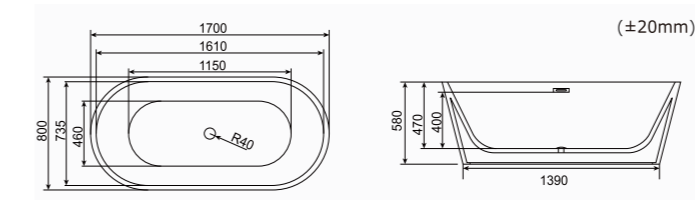

Freestanding Baths

RL-MF1201 SKU:0360002 (1708)/0360001 (1507)

1700*800*580mm(67"x31"x23")
 1500*750*580mm(59"x30"x23")
 Loading Quantity: 20'FT(30pcs/36pcs) / 40'HQ(72pcs/85pcs)

Pallet Package

1700*750*580mm(67"x30"x23")
 1500*750*580mm(59"x30"x23")
 Loading Quantity: 1700mm 190pcs/19pallets/40HQ
 1500mm 220pcs/22pallets/40HQ

1700*750*690mm(67"x30"x27")
 1500*750*670mm(59"x30"x26")
 Loading Quantity: 1700mm 171pcs/19pallets/40HQ
 1500mm 198pcs/22pallets/40HQ

RL-MF1203
 1700*800*580mm(67"x31"x23")
 1500*750*580mm(59"x30"x23")
 SKU:0360005 (1708)/0360025 (1507)
 Loading Quantity:
 20'FT(30pcs)/40'HQ(73pcs)