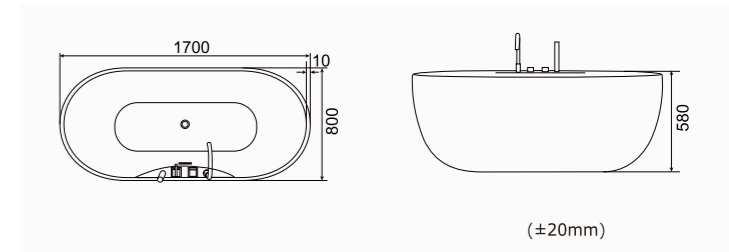

1700*750*580mm(67"x30"x23")
1500*750*580mm(59"x30"x23")
1300*700*580mm(51"x28"x23")
Loading Quantity:
20'FT(30pcs/36pcs/44pcs)
40'HQ(72pcs/85pcs/106pcs)