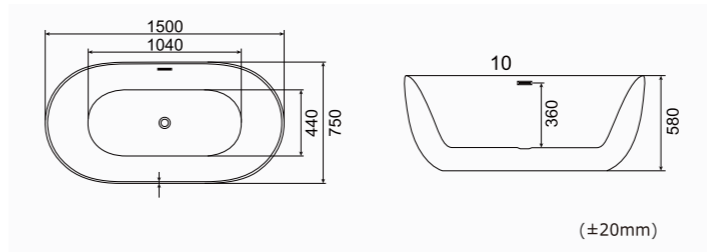

1700*750*580mm(67"x30"x23")
1500*750*580mm(59"x30"x23")
1300*700*580mm(51"x28"x23")
Loading Quantity:
20'FT(30pcs/36pcs/44pcs)
40'HQ(72pcs/85pcs/106pcs)

RL-MF1236 SKU:0360050(1708)/0360051(1507)/0360052(1307)