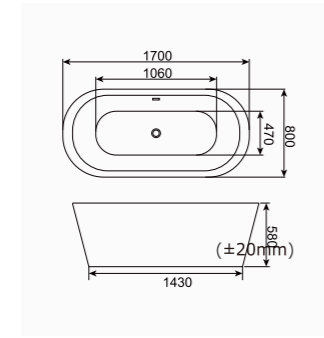

Freestanding Baths

RL-MF1201 SKU:0360002 (1708)/0360001 (1507)

1700*800*580mm(67"x31"x23")
 1500*750*580mm(59"x30"x23")
 Loading Quantity: 20'FT(30pcs/36pcs) / 40'HQ(72pcs/85pcs)

Pallet Package

1700*750*580mm(67"x30"x23")
 1500*750*580mm(59"x30"x23")
 Loading Quantity: 1700mm 190pcs/19pallets/40HQ
 1500mm 220pcs/22pallets/40HQ

RL-MF1202 SKU:0360003 (1708)/0360004 (1507)

1800*900*720mm(71"x35"x28")
 1700*800*720mm(70"x31"x28")
 1500*750*720mm(59"x30"x28")
 Loading Quantity: 20'FT(24pcs/29pcs) / 40'HQ(59pcs/70pcs)

Pallet Package

1700*750*690mm(67"x30"x27")
 1500*750*670mm(59"x30"x26")
 Loading Quantity: 1700mm 171pcs/19pallets/40HQ
 1500mm 198pcs/22pallets/40HQ

RL-MF1203
 1700*800*580mm(67"x31"x23")
 1500*750*580mm(59"x30"x23")
 SKU:0360005 (1708)/0360025 (1507)
 Loading Quantity:
 20'FT(30pcs)/40'HQ(73pcs)

RL-MF1204
 1800*1000*600mm(71"x39"x24")
 Loading Quantity:
 20'FT(18pcs)/40'HQ(48pcs)

RL-MF1208
 1800*800*770mm(71"x31"x30")
 SKU:0360010
 Loading Quantity:
 20'FT(22pcs)/40'HQ(53pcs)

RL-MF1209
 1700*800*600mm(67"x31"x23")
 SKU:0360008
 Loading Quantity:
 20'FT(29pcs)/40'HQ(70pcs)