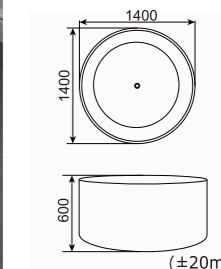

RL-MF1232
1400*1400*600mm(55"x55"x23")
1300*1300*550mm(51" x51"x22")
SKU:0360045 (1414)/0360046 (1313)
Loading Quantity:
20'FT(20pcs/25pcs)
40'HQ(50pcs/62pcs)