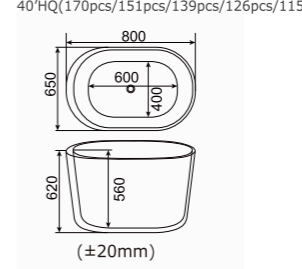

RL-MF1231
800*650*620mm(31"x26"x24")
900*650*620mm(35"x26"x24")
1000*650*620mm(39"x26"x24")
1100*650*620mm(43"x26"x24")
1200*650*620mm(47"x26"x24")
SKU:0360040 (8060)/0360041 (9060)
0360042 (1060)/0360043 (1160)
0360044 (1260)
Loading Quantity:
20'FT(70pcs/62pcs/57pcs/52pcs/47pcs)
40'HQ(170pcs/151pcs/139pcs/126pcs/115pcs)