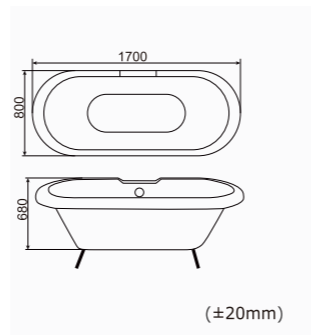

Pallet Package