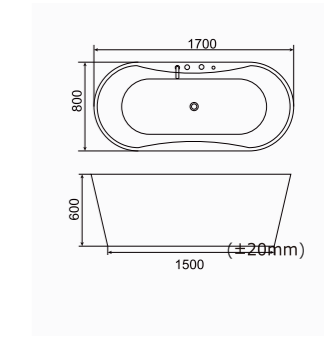

RL-MF1202 SKU:0360003 (1708)/0360004 (1507)

1800*900*720mm(71"x35"x28")
 1700*800*720mm(70"x31"x28")
 1500*750*720mm(59"x30"x28")
 Loading Quantity: 20'FT(24pcs/29pcs) / 40'HQ(59pcs/70pcs)

Pallet Package

1700*750*690mm(67"x30"x27")
 1500*750*670mm(59"x30"x26")
 Loading Quantity: 1700mm 171pcs/19pallets/40HQ
 1500mm 198pcs/22pallets/40HQ

RL-MF1203
 1700*800*580mm(67"x31"x23")
 1500*750*580mm(59"x30"x23")
 SKU:0360005 (1708)/0360025 (1507)
 Loading Quantity:
 20'FT(30pcs)/40'HQ(73pcs)

RL-MF1204
 1800*1000*600mm(71"x39"x24")
 Loading Quantity:
 20'FT(18pcs)/40'HQ(48pcs)

RL-MF1208
 1800*800*770mm(71"x31"x30")
 SKU:0360010
 Loading Quantity:
 20'FT(22pcs)/40'HQ(53pcs)

RL-MF1209
 1700*800*600mm(67"x31"x23")
 SKU:0360008
 Loading Quantity:
 20'FT(29pcs)/40'HQ(70pcs)

RL-MF1214 SKU:0360016

1700*860*580mm(67"x34"x23")
 Loading Quantity:20'FT(30pcs)/40'HQ(72pcs)

Pallet Package

1700*750*580mm(67"x30"x23")
 1800*900*580mm(71"x35"x23")
 Loading Quantity:
 1700mm 171pcs/19pallets/40HQ