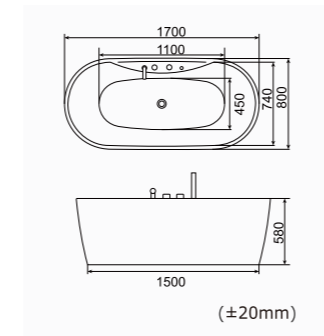

1700*750*690mm(67"x30"x27")
 1500*750*670mm(59"x30"x26")
 Loading Quantity: 1700mm 171pcs/19pallets/40HQ
 1500mm 198pcs/22pallets/40HQ

RL-MF1203
 1700*800*580mm(67"x31"x23")
 1500*750*580mm(59"x30"x23")
 SKU:0360005 (1708)/0360025 (1507)
 Loading Quantity:
 20'FT(30pcs)/40'HQ(73pcs)

RL-MF1204
 1800*1000*600mm(71"x39"x24")
 Loading Quantity:
 20'FT(18pcs)/40'HQ(48pcs)

RL-MF1208
 1800*800*770mm(71"x31"x30")
 SKU:0360010
 Loading Quantity:
 20'FT(22pcs)/40'HQ(53pcs)

RL-MF1209
 1700*800*600mm(67"x31"x23")
 SKU:0360008
 Loading Quantity:
 20'FT(29pcs)/40'HQ(70pcs)

RL-MF1205
 1700*800*580mm(67"x31"x23")
 SKU:0360007
 Loading Quantity:
 20'FT(30pcs)/40'HQ(72pcs)

RL-MF1207
 1700*800*600mm(67"x31"x24")
 SKU:0360009
 Loading Quantity:
 20'FT(29pcs)/40'HQ(70pcs)

RL-MF1210
 1700*720*820mm(67"x28"x32")
 SKU:0360011
 Loading Quantity:
 20'FT(24pcs)/40'HQ(58pcs)

RL-MF1214 SKU:0360016

1700*860*580mm(67"x34"x23")
 Loading Quantity:20'FT(30pcs)/40'HQ(72pcs)

Pallet Package

1700*750*580mm(67"x30"x23")
 1800*900*580mm(71"x35"x23")
 Loading Quantity:
 1700mm 171pcs/19pallets/40HQ