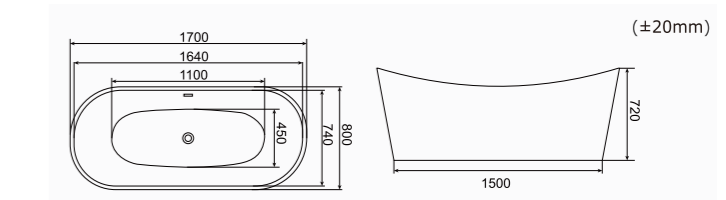

Freestanding Baths

RL-MF1201 SKU:0360002 (1708)/0360001 (1507)

1700*800*580mm(67"x31"x23")
 1500*750*580mm(59"x30"x23")
 Loading Quantity: 20'FT(30pcs/36pcs) / 40'HQ(72pcs/85pcs)

Pallet Package

1700*750*580mm(67"x30"x23")
 1500*750*580mm(59"x30"x23")
 Loading Quantity: 1700mm 190pcs/19pallets/40HQ
 1500mm 220pcs/22pallets/40HQ

RL-MF1202 SKU:0360003 (1708)/0360004 (1507)

1800*900*720mm(71"x35"x28")
 1700*800*720mm(70"x31"x28")
 1500*750*720mm(59"x30"x28")
 Loading Quantity: 20'FT(24pcs/29pcs) / 40'HQ(59pcs/70pcs)

Pallet Package

1700*750*690mm(67"x30"x27")
 1500*750*670mm(59"x30"x26")
 Loading Quantity: 1700mm 171pcs/19pallets/40HQ
 1500mm 198pcs/22pallets/40HQ

RL-MF1203
 1700*800*580mm(67"x31"x23")
 1500*750*580mm(59"x30"x23")
 SKU:0360005 (1708)/0360025 (1507)
 Loading Quantity:
 20'FT(30pcs)/40'HQ(73pcs)

RL-MF1214 SKU:0360016

1700*860*580mm(67"x34"x23")
 Loading Quantity:20'FT(30pcs)/40'HQ(72pcs)

Pallet Package

1700*750*580mm(67"x30"x23")
 1800*900*580mm(71"x35"x23")
 Loading Quantity:
 1700mm 171pcs/19pallets/40HQ