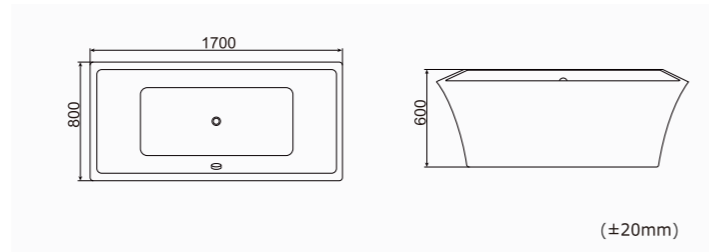

RL-MF1235 SKU:0360022(1708)/0360021(1507)/0360049(1307)