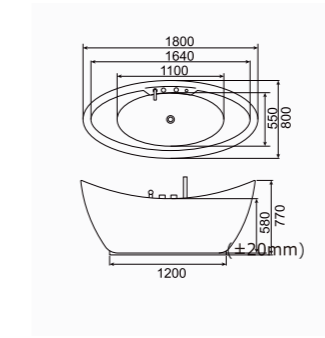

RL-MF1202 SKU:0360003 (1708)/0360004 (1507)

1800*900*720mm(71"x35"x28")
 1700*800*720mm(70"x31"x28")
 1500*750*720mm(59"x30"x28")
 Loading Quantity: 20'FT(24pcs/29pcs) / 40'HQ(59pcs/70pcs)

Pallet Package

1700*750*690mm(67"x30"x27")
 1500*750*670mm(59"x30"x26")
 Loading Quantity: 1700mm 171pcs/19pallets/40HQ
 1500mm 198pcs/22pallets/40HQ

RL-MF1203
 1700*800*580mm(67"x31"x23")
 1500*750*580mm(59"x30"x23")
 SKU:0360005 (1708)/0360025 (1507)
 Loading Quantity:
 20'FT(30pcs)/40'HQ(73pcs)

RL-MF1204
 1800*1000*600mm(71"x39"x24")
 Loading Quantity:
 20'FT(18pcs)/40'HQ(48pcs)

RL-MF1208
 1800*800*770mm(71"x31"x30")
 SKU:0360010
 Loading Quantity:
 20'FT(22pcs)/40'HQ(53pcs)

RL-MF1209
 1700*800*600mm(67"x31"x23")
 SKU:0360008
 Loading Quantity:
 20'FT(29pcs)/40'HQ(70pcs)

RL-MF1214 SKU:0360016

1700*860*580mm(67"x34"x23")
 Loading Quantity:20'FT(30pcs)/40'HQ(72pcs)

Pallet Package

1700*750*580mm(67"x30"x23")
 1800*900*580mm(71"x35"x23")
 Loading Quantity:
 1700mm 171pcs/19pallets/40HQ