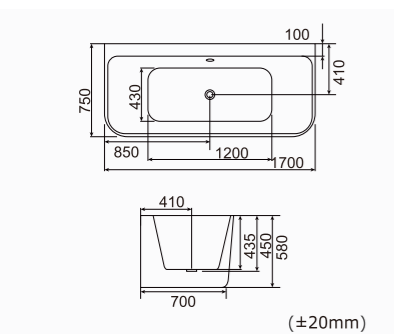

1700*750*690mm(67"x30"x27")
 1500*750*670mm(59"x30"x26")
 Loading Quantity: 1700mm 171pcs/19pallets/40HQ
 1500mm 198pcs/22pallets/40HQ

RL-MF1203
 1700*800*580mm(67"x31"x23")
 1500*750*580mm(59"x30"x23")
 SKU:0360005 (1708)/0360025 (1507)
 Loading Quantity:
 20'FT(30pcs)/40'HQ(73pcs)

RL-MF1205
 1700*800*580mm(67"x31"x23")
 SKU:0360007
 Loading Quantity:
 20'FT(30pcs)/40'HQ(72pcs)

RL-MF1207
 1700*800*600mm(67"x31"x24")
 SKU:0360009
 Loading Quantity:
 20'FT(29pcs)/40'HQ(70pcs)

RL-MF1210
 1700*720*820mm(67"x28"x32")
 SKU:0360011
 Loading Quantity:
 20'FT(24pcs)/40'HQ(58pcs)

RL-MF1211
 1700*800*580mm(67"x31"x23")
 1500*750*580mm(59"x30"x23")
 SKU:0360012
 Loading Quantity:
 20'FT(30pcs)/40'HQ(72pcs)

RL-MF1212 SKU:0360015(1707)/0360013(1507)

1700*750*580mm(67"x30"x23")
 1500*700*580mm(59"x28"x23")
 Loading Quantity:
 20'FT(32pcs)/40'HQ(77pcs)

RL-MF1214 SKU:0360016

1700*860*580mm(67"x34"x23")
 Loading Quantity:20'FT(30pcs)/40'HQ(72pcs)

Pallet Package

1700*750*580mm(67"x30"x23")
 1800*900*580mm(71"x35"x23")
 Loading Quantity:
 1700mm 171pcs/19pallets/40HQ