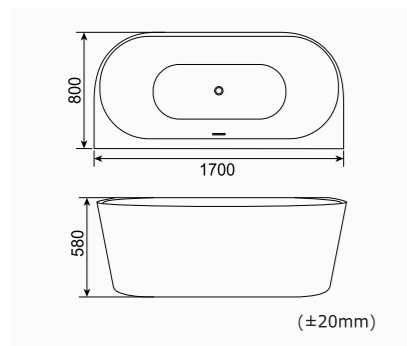

RL-MF1237 SKU:0360053

1700*800*580mm(67"x31"x23")
Loading Quantity:
20'FT(30pcs)/40'HQ(72pcs)