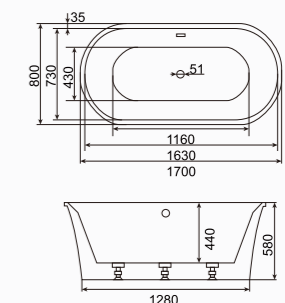

1700*800*580mm(67"x31"x23")
1500*750*580mm(59"x30"x23")
Loading Quantity:
20'FT(30pcs/36pcs)/40'HQ(72pcs/85pcs)

RL-MF1240
1700*750*580mm(67"x30"x23")
1500*750*580mm(59"x30"x23")
SKU:0360063
Loading Quantity:
20'FT(30pcs)/40'HQ(73pcs)

(±20mm)

RL-MF1245
 1700*800*600mm(67"x31"x23")
 Loading Quantity:
 20'FT(29pcs)/40'HQ(70pcs)

(±20mm)

RL-MF1703 SKU:0360054

1740*800*900mm(69"x31"x35")
 Loading Quantity:
 20'FT(19pcs)/40'HQ(47pcs)

(±20mm)

RL-MF1704 SKU:0360055

1740*800*900mm(69"x31"x35")
 Loading Quantity:
 20'FT(19pcs)/40'HQ(47pcs)

(±20mm)

RL-MF1709 SKU:0360056

1700*800*580mm(67"x32"x23")
 Loading Quantity:
 20'FT(30pcs)/40'HQ(72pcs)

(±20mm)

RL-MF1246
 1700*720*830mm(67"x28"x32")
 Loading Quantity:
 20'FT(24pcs)/40'HQ(58pcs)

(±20mm)

RL-MF1247
 1400*700*600mm(55"x28"x24")
 1500*700*600mm(59"x28"x24")
 1600*700*600mm(63"x28"x24")
 1700*800*600mm(67"x31"x24")
 1800*800*600mm(71"x31"x24")
 Loading Quantity:
 20'FT(30pcs)/40'HQ(72pcs)