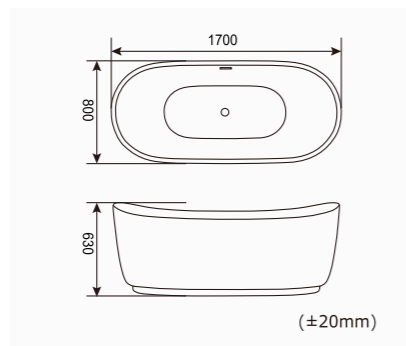

RL-MF1238 SKU:0360060

1700*800*630mm(67"x31"x25")
Loading Quantity:
20'FT(30pcs)/40'HQ(72pcs)