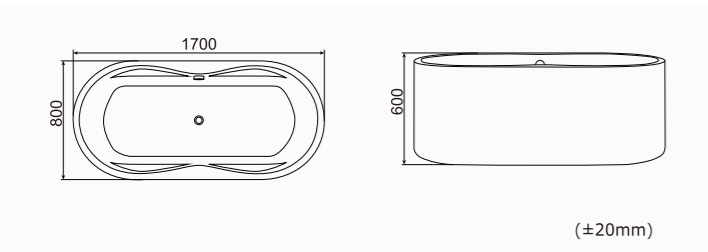

RL-MF1234 SKU:0360048

1700*800*600mm(67"x31"x23")
Loading Quantity: 20'FT(29pcs)/40'HQ(70pcs)