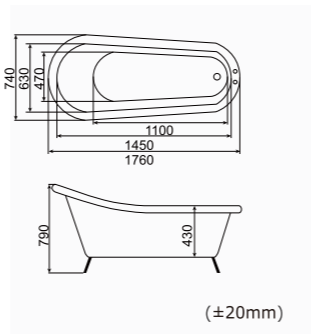

(±20mm)

RL-MF1245
 1700*800*600mm(67"x31"x23")
 Loading Quantity:
 20'FT(29pcs)/40'HQ(70pcs)

(±20mm)

RL-MF1703 SKU:0360054

1740*800*900mm(69"x31"x35")
 Loading Quantity:
 20'FT(19pcs)/40'HQ(47pcs)

(±20mm)

RL-MF1704 SKU:0360055

1740*800*900mm(69"x31"x35")
 Loading Quantity:
 20'FT(19pcs)/40'HQ(47pcs)

(±20mm)

RL-MF1709 SKU:0360056

1700*800*580mm(67"x32"x23")
 Loading Quantity:
 20'FT(30pcs)/40'HQ(72pcs)

(±20mm)

RL-MF1246
 1700*720*830mm(67"x28"x32")
 Loading Quantity:
 20'FT(24pcs)/40'HQ(58pcs)

(±20mm)

RL-MF1247
 1400*700*600mm(55"x28"x24")
 1500*700*600mm(59"x28"x24")
 1600*700*600mm(63"x28"x24")
 1700*800*600mm(67"x31"x24")
 1800*800*600mm(71"x31"x24")
 Loading Quantity:
 20'FT(30pcs)/40'HQ(72pcs)

(±20mm)

RL-MF6806

1760*740*790mm(69"x29"x31")
 1500*720*730mm(59"x28"x29")
 SKU:0360057
 Loading Quantity:
 20'FT(60pcs)/40'HQ(140pcs)

Pallet Package

RL-MF6808

1760*740*790mm(69"x29"x31")
 1500*750*790mm(59"x30"x31")
 SKU:0360023 (1707)/0360024 (1507)
 Loading Quantity:
 20'FT(23pcs/27pcs)/40'HQ(57pcs/65pcs)