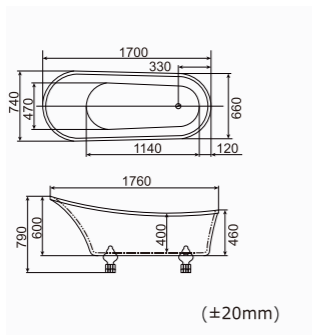

Pallet Package