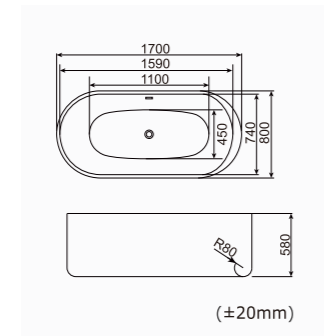

1700*750*690mm(67"x30"x27")
 1500*750*670mm(59"x30"x26")
 Loading Quantity: 1700mm 171pcs/19pallets/40HQ
 1500mm 198pcs/22pallets/40HQ

RL-MF1203
 1700*800*580mm(67"x31"x23")
 1500*750*580mm(59"x30"x23")
 SKU:0360005 (1708)/0360025 (1507)
 Loading Quantity:
 20'FT(30pcs)/40'HQ(73pcs)

RL-MF1204
 1800*1000*600mm(71"x39"x24")
 Loading Quantity:
 20'FT(18pcs)/40'HQ(48pcs)

RL-MF1208
 1800*800*770mm(71"x31"x30")
 SKU:0360010
 Loading Quantity:
 20'FT(22pcs)/40'HQ(53pcs)

RL-MF1209
 1700*800*600mm(67"x31"x23")
 SKU:0360008
 Loading Quantity:
 20'FT(29pcs)/40'HQ(70pcs)

RL-MF1205
 1700*800*580mm(67"x31"x23")
 SKU:0360007
 Loading Quantity:
 20'FT(30pcs)/40'HQ(72pcs)

RL-MF1207
 1700*800*600mm(67"x31"x24")
 SKU:0360009
 Loading Quantity:
 20'FT(29pcs)/40'HQ(70pcs)

RL-MF1210
 1700*720*820mm(67"x28"x32")
 SKU:0360011
 Loading Quantity:
 20'FT(24pcs)/40'HQ(58pcs)

RL-MF1214 SKU:0360016

1700*860*580mm(67"x34"x23")
 Loading Quantity:20'FT(30pcs)/40'HQ(72pcs)

Pallet Package

1700*750*580mm(67"x30"x23")
 1800*900*580mm(71"x35"x23")
 Loading Quantity:
 1700mm 171pcs/19pallets/40HQ