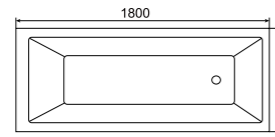

Loading Quantity:
40'HQ(110pcs)

RL-404B

SKU:0370001
1700*850*600mm (67" x 33" x 23")

Loading Quantity:
40'HQ(110pcs)

RL-654

SKU:0370003
1700*850*600mm (67" x 33" x 23")

Loading Quantity:
40'HQ(110pcs)

RL-655

SKU:0370004
1700*850*600mm (67" x 33" x 23")

Loading Quantity:
40'HQ(110pcs)

RL-001

SKU:0370005-7

1800*800mm (70" x 31")
1700*750mm (67" x 30")
1700*700mm (67" x 27")

RL-002(BN-009)

SKU:0370008-12

1800*800mm (70" x 31")
1700*750mm (67" x 30")
1700*700mm (67" x 27")
1600*700mm (63" x 27")
1500*700mm (59" x 27")

RL-BSR1

SKU:0370020

1400*780mm (55" x 31")

Straight Screen,Radius Edge
6mm Glass

RL-BSR2

SKU:0370021

1400*1000mm (55" x 39")

Straight Screen,Radius Edge
With Extension Panel
6mm Glass

RL-003(BN-010)

SKU:0370013-17

1800*800mm (70" x 31")
1700*750mm (67" x 30")
1700*700mm (67" x 27")
1600*700mm (63" x 27")
1500*700mm (59" x 27")

RL-004(BN-027)

SKU:0370018-19

1800*800mm (70" x 31")
1700*700mm (67" x 27")