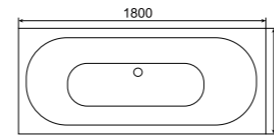

Loading Quantity:
40'HQ(110pcs)

RL-404B

SKU:0370001
1700*850*600mm (67" x 33" x 23")

Loading Quantity:
40'HQ(110pcs)

RL-654

SKU:0370003
1700*850*600mm (67" x 33" x 23")

Loading Quantity:
40'HQ(110pcs)

RL-655

SKU:0370004
1700*850*600mm (67" x 33" x 23")

Loading Quantity:
40'HQ(110pcs)

RL-001

SKU:0370005-7

1800*800mm (70" x 31")
1700*750mm (67" x 30")
1700*700mm (67" x 27")

RL-002(BN-009)

SKU:0370008-12

1800*800mm (70" x 31")
1700*750mm (67" x 30")
1700*700mm (67" x 27")
1600*700mm (63" x 27")
1500*700mm (59" x 27")

RL-BSR1

SKU:0370020

1400*780mm (55" x 31")

Straight Screen,Radius Edge
6mm Glass

RL-BSR2

SKU:0370021

1400*1000mm (55" x 39")

Straight Screen,Radius Edge
With Extension Panel
6mm Glass

RL-003(BN-010)

SKU:0370013-17

1800*800mm (70" x 31")
1700*750mm (67" x 30")
1700*700mm (67" x 27")
1600*700mm (63" x 27")
1500*700mm (59" x 27")

RL-004(BN-027)

SKU:0370018-19

1800*800mm (70" x 31")
1700*700mm (67" x 27")