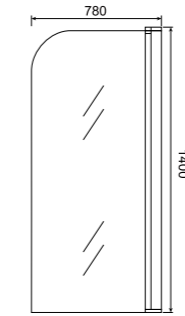

Loading Quantity:
40'HQ(110pcs)

RL-404B

SKU:0370001
1700*850*600mm (67" x 33" x 23")

Loading Quantity:
40'HQ(110pcs)

RL-654

SKU:0370003
1700*850*600mm (67" x 33" x 23")

Loading Quantity:
40'HQ(110pcs)

RL-655

SKU:0370004
1700*850*600mm (67" x 33" x 23")

Loading Quantity:
40'HQ(110pcs)

RL-001

SKU:0370005-7

1800*800mm (70" x 31")
1700*750mm (67" x 30")
1700*700mm (67" x 27")

RL-002(BN-009)

SKU:0370008-12

1800*800mm (70" x 31")
1700*750mm (67" x 30")
1700*700mm (67" x 27")
1600*700mm (63" x 27")
1500*700mm (59" x 27")

RL-BSR1

SKU:0370020

1400*780mm (55" x 31")

Straight Screen,Radius Edge
6mm Glass

RL-BSR2

SKU:0370021

1400*1000mm (55" x 39")

Straight Screen,Radius Edge
With Extension Panel
6mm Glass

RL-003(BN-010)

SKU:0370013-17

1800*800mm (70" x 31")
1700*750mm (67" x 30")
1700*700mm (67" x 27")
1600*700mm (63" x 27")
1500*700mm (59" x 27")

RL-004(BN-027)

SKU:0370018-19

1800*800mm (70" x 31")
1700*700mm (67" x 27")