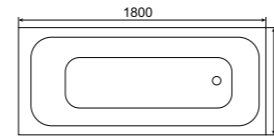

Loading Quantity:
40'HQ(110pcs)

RL-404B

SKU:0370001
1700*850*600mm (67" x 33" x 23")

Loading Quantity:
40'HQ(110pcs)

RL-654

SKU:0370003
1700*850*600mm (67" x 33" x 23")

Loading Quantity:
40'HQ(110pcs)

RL-655

SKU:0370004
1700*850*600mm (67" x 33" x 23")

Loading Quantity:
40'HQ(110pcs)

RL-001

SKU:0370005-7

1800*800mm (70" x 31")
1700*750mm (67" x 30")
1700*700mm (67" x 27")

RL-002(BN-009)

SKU:0370008-12

1800*800mm (70" x 31")
1700*750mm (67" x 30")
1700*700mm (67" x 27")
1600*700mm (63" x 27")
1500*700mm (59" x 27")

RL-BSR1

SKU:0370020

1400*780mm (55" x 31")

Straight Screen,Radius Edge
6mm Glass

RL-BSR2

SKU:0370021

1400*1000mm (55" x 39")

Straight Screen,Radius Edge
With Extension Panel
6mm Glass

RL-003(BN-010)

SKU:0370013-17

1800*800mm (70" x 31")
1700*750mm (67" x 30")
1700*700mm (67" x 27")
1600*700mm (63" x 27")
1500*700mm (59" x 27")

RL-004(BN-027)

SKU:0370018-19

1800*800mm (70" x 31")
1700*700mm (67" x 27")