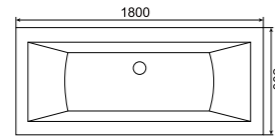

Loading Quantity:
40'HQ(110pcs)

RL-404B

SKU:0370001
1700*850*600mm (67" x 33" x 23")

Loading Quantity:
40'HQ(110pcs)

RL-654

SKU:0370003
1700*850*600mm (67" x 33" x 23")

Loading Quantity:
40'HQ(110pcs)

RL-655

SKU:0370004
1700*850*600mm (67" x 33" x 23")

Loading Quantity:
40'HQ(110pcs)

RL-001

SKU:0370005-7

1800*800mm (70" x 31")
1700*750mm (67" x 30")
1700*700mm (67" x 27")

RL-002(BN-009)

SKU:0370008-12

1800*800mm (70" x 31")
1700*750mm (67" x 30")
1700*700mm (67" x 27")
1600*700mm (63" x 27")
1500*700mm (59" x 27")

RL-BSR1

SKU:0370020

1400*780mm (55" x 31")

Straight Screen,Radius Edge
6mm Glass

RL-BSR2

SKU:0370021

1400*1000mm (55" x 39")

Straight Screen,Radius Edge
With Extension Panel
6mm Glass

RL-003(BN-010)

SKU:0370013-17

1800*800mm (70" x 31")
1700*750mm (67" x 30")
1700*700mm (67" x 27")
1600*700mm (63" x 27")
1500*700mm (59" x 27")

RL-004(BN-027)

SKU:0370018-19

1800*800mm (70" x 31")
1700*700mm (67" x 27")