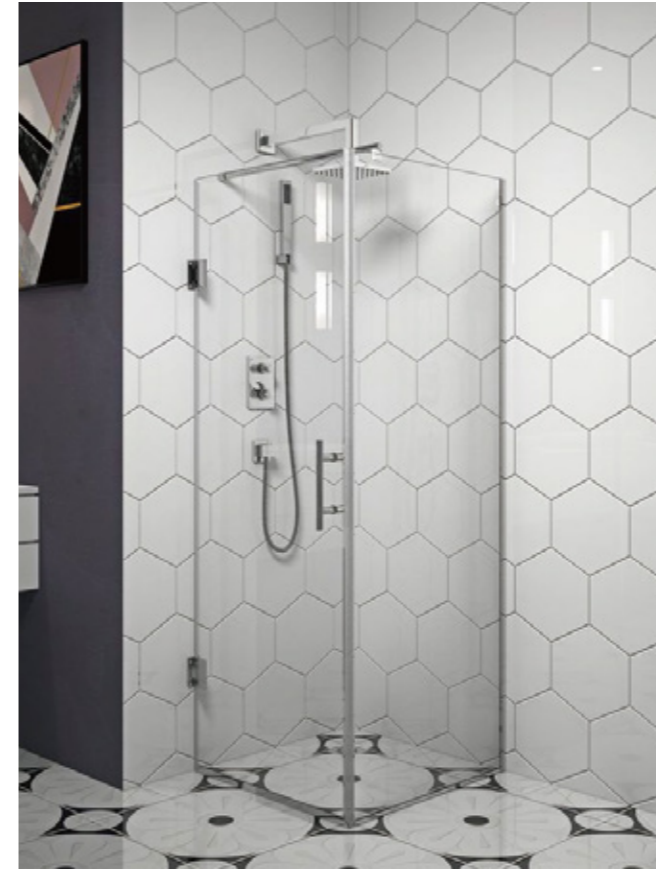

RL-A22

700*700*1850mm(27.6*27.6*72.8")
Loading Quantity:20'HQ(290pcs)
40'HQ(650pcs)