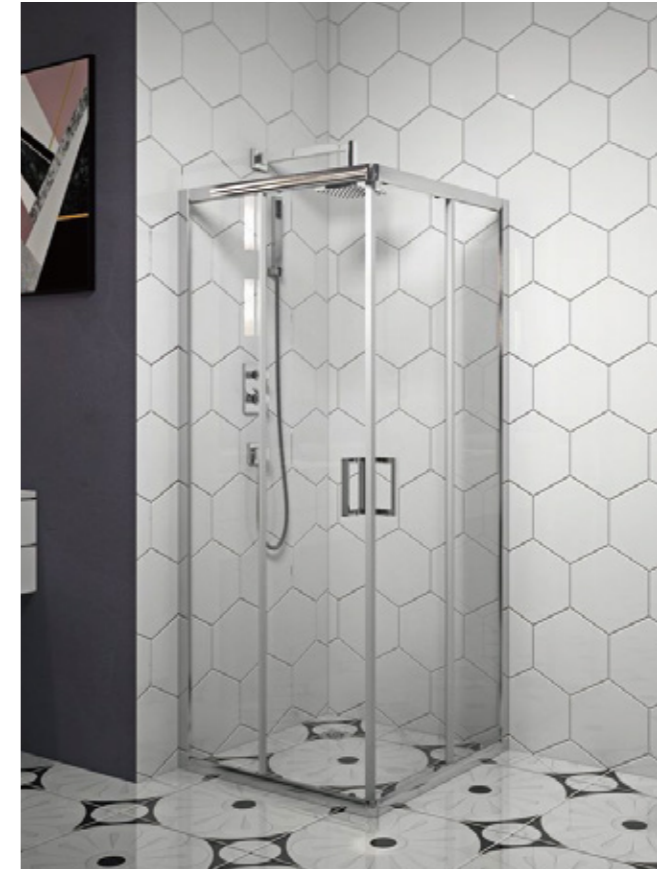

RL-A23

800*800*1850mm(31.5*31.5*72.8")
900*900*1850mm(35.4*35.4*72.8")
1000*1000*1850mm(39.4*39.4*72.8")
Loading Quantity:20'HQ(280pcs)
40'HQ(650pcs)