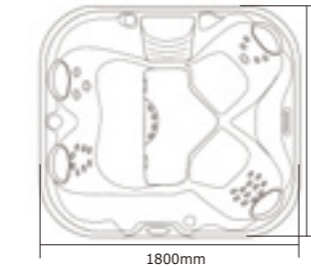

RL-J425

0340005

Seating Capacity	4 adults (4Seats)
Dimensions	1800*1600*790mm 70.8*63*31"
Water Capacity	900L (Approx)
Weight	245.5KG (Approx)
Spa Shell Colors	Sterling Silve / Perarl Shadow
Cabinet Finishes	Gray or Brown
Air Jet (Optional)	Optional
Jets	23 ① 1"—3PCS ② 2"—16PCS ③ 3"—4PCS
Water Feature	Waterfall
Water Care System	Fresh Water
Jet Pump	1*2.0HP 2 SPD
Electrical	13A
Control System	VIRPOL P25B85
Control Pad	PB557
Heater	1x2KW
Ozone	50mg/h
Cover (Optional)	Optional
Drainage	Magic plastic
Filtration	1x50sf
Steps(Optional)	Optional
Waterfall+ control valve with light	1 waterfall+1 Valve
Entertainment System (Optional)	Optional
Frame	Anticorrosive wood frame
Perimete light(Optional)	Optional
Bottom tray	8mm pvc board
Air valve	4
20FT / 40HQ	7 / 14

RL-J435

0340009

Seating Capacity	4 adults (4Seats)
Dimensions	1800*1600*700mm 70.9*63*27.6"
Water Capacity	900L (Approx)
Weight	250KG (Approx)
Spa Shell Colors	Sterling Silve / Perarl Shadow
Cabinet Finishes	Gray or Brown
Air Jet (Optional)	Optional
Jets	32 ① 2"—28PCS ② 3"—4PCS
Water Feature	Waterfall
Water Care System	Fresh Water
Jet Pump	1*2.0HP
Electrical	13A
Control System	VIRPOL P25B85
Control Pad	PB557
Heater	1x2KW
Ozone	50mg/h
Cover (Optional)	Optional
Drainage	Magic plastic
Filtration	1x50sf
Steps(Optional)	Optional
Entertainment System (Optional)	Optional
Frame	Anticorrosive wood frame
Perimete light(Optional)	Optional
Bottom tray	8mm pvc board
Air valve	3
20FT / 40HQ	10 / 21