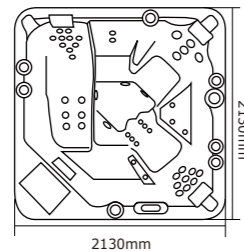

RL-6014

0340025

Seating Capacity	5 adults (1 Lounger + 4Seats)
Dimensions	2130*2130*860mm 83.9x83.9x33.9"
Water Capacity	900L (Approx)
Weight	340KG (Approx)
Spa Shell Colors	Sterling Silve / Perarl Shadow
Cabinet Finishes	Gray or Brown
Air Jet (Optional)	Optional
Jets	51
Water Feature	Waterfall
Water Care System	Fresh Water
Jet Pump	1*3.0HP 2SPD
Electrical	13A
Control System	VIRPOL P25B85
Control Pad	PB557
Heater	1x2KW
Ozone	50mg/h
Cover (Optional)	Optional
Drainage	Magic plastic
Filtration	1x50sf
Steps(Optional)	Optional
Entertainment System (Optional)	Optional
Frame	Anticorrosive wood frame
Perimete light(Optional)	Optional
Bottom tray	8mm pvc board
Air valve	4
20FT / 40HQ	6 / 13