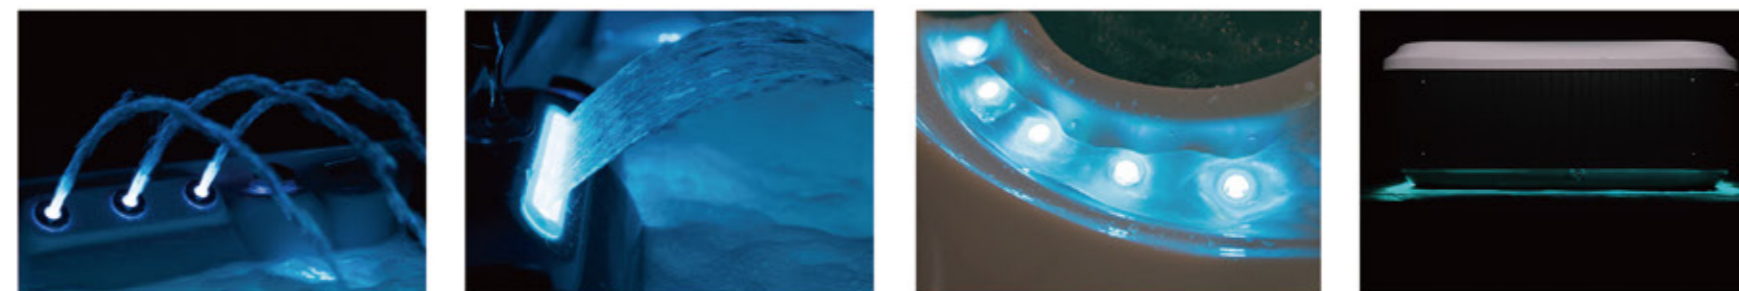

Headrest C

Headrest D

Cover Colours:

Skirt Colours:

Acrylic Colours:

LED Light Colour:

LED Fountain Waterfall Colour Led Light Light Belt