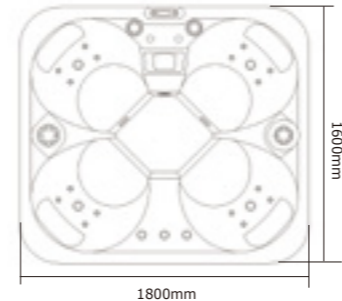

RL-J425

0340005

Seating Capacity	4 adults (4Seats)
Dimensions	1800*1600*790mm 70.8*63*31"
Water Capacity	900L (Approx)
Weight	245.5KG (Approx)
Spa Shell Colors	Sterling Silve / Perarl Shadow
Cabinet Finishes	Gray or Brown
Air Jet (Optional)	Optional
Jets	23 ① 1"—3PCS ② 2"—16PCS ③ 3"—4PCS
Water Feature	Waterfall
Water Care System	Fresh Water
Jet Pump	1*2.0HP 2 SPD
Electrical	13A
Control System	VIRPOL P25B85
Control Pad	PB557
Heater	1x2KW
Ozone	50mg/h
Cover (Optional)	Optional
Drainage	Magic plastic
Filtration	1x50sf
Steps(Optional)	Optional
Waterfall+ control valve with light	1 waterfall+1 Valve
Entertainment System (Optional)	Optional
Frame	Anticorrosive wood frame
Perimete light(Optional)	Optional
Bottom tray	8mm pvc board
Air valve	4
20FT / 40HQ	7 / 14