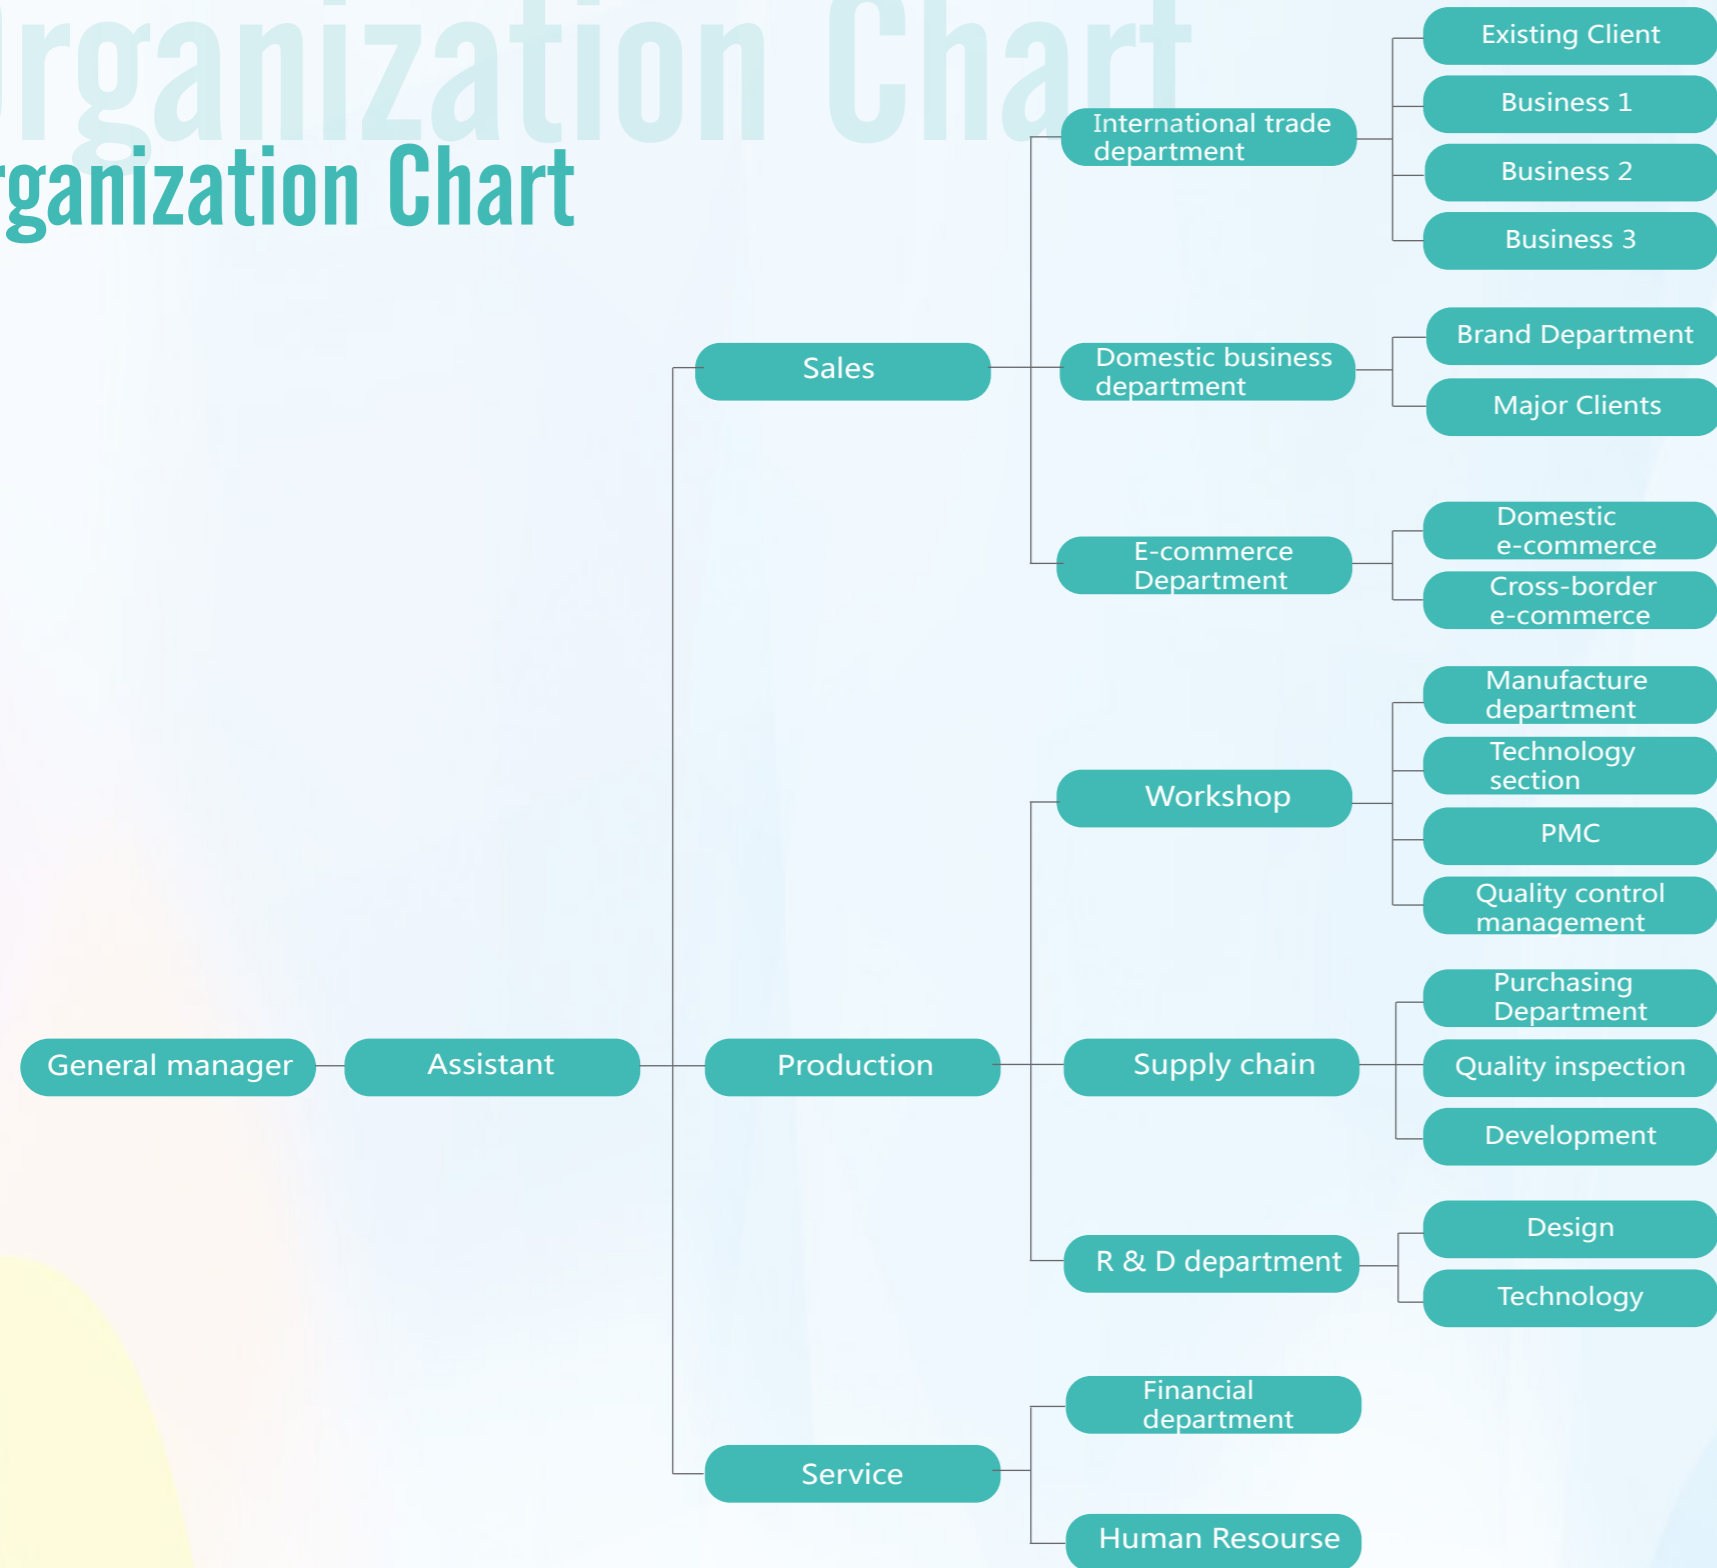

Organization Chart

Organization Chart

Enterprise Vision :

To be the global leader in the sanitary ware industry.

Enterprise Mission:

Keep the customer satisfied, Make employees happy, Give the full scope to the talents.

Enterprise Spirit:

Efficiency, optimistic, clear thinking .