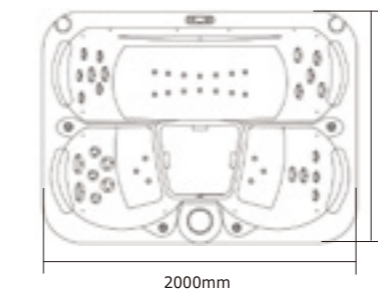

RL-J315

0340022

Seating Capacity	4 adults (2 Loungers + 2 Seats)
Dimensions	2000*1550*830mm 78.7*61*32.7"
Water Capacity	900L (Approx)
Weight	300KG (Approx)
Spa Shell Colors	Sterling Silve / Perarl Shadow
Cabinet Finishes	Gray or Brown
Air Jet (Optional)	Optional
Jets	44 ① 1"—20PCS ② 5"—13PCS ③ 2.5"—11PCS
Water Feature	No
Water Care System	Fresh Water
Jet Pump	1*3.0HP 2SPD
Electrical	13A
Control System	VIRPOL P25B85
Control Pad	PB557
Heater	1x2KW
Ozone	50mg/h
Cover (Optional)	Optional
Drainage	Magic plastic
Filtration	1x50sf
Steps(Optional)	Optional
Entertainment System (Optional)	Optional
Frame	Anticorrosive wood frame
Perimete light(Optional)	Optional
Bottom tray	8mm pvc board
Air valve	4
20FT / 40HQ	7 / 14