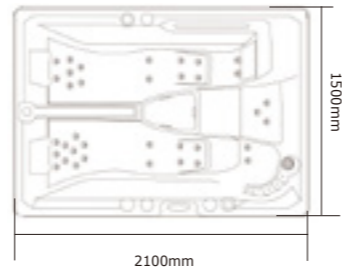

RL-J335

0340017

Seating Capacity	3 adults (1 Lounger + 2Seats)
Dimensions	2120*1570*800mm 83.5*61.8*31.5"
Water Capacity	900L (Approx)
Weight	290KG (Approx)
Spa Shell Colors	Sterling Silve / Perarl Shadow
Cabinet Finishes	Gray or Brown
Air Jet (Optional)	Optional
Jets	24 ① 2"—20PCS ② 1"—4PCS
Water Feature	Waterfall
Water Care System	Fresh Water
Jet Pump	1*2.0HP 2SPD
Electrical	13A
Control System	VIRPOL P25B85
Control Pad	PB557
Heater	1x2KW
Ozone	50mg/h
Cover (Optional)	Optional
Drainage	Magic plastic
Filtration	1x50sf
Steps(Optional)	Optional
Waterfall+control valve with light	1 waterfall+4 Valve
Entertainment System (Optional)	Optional
Frame	Anticorrosive wood frame
Perimete light(Optional)	Optional
Bottom tray	8mm pvc board
Air valve	4
20FT / 40HQ	7 / 14

RL-J345

0340004

Seating Capacity	3 adults (2 Loungers +1 Seat)
Dimensions	2100*1500*720mm 82.7*59.1*28"
Water Capacity	900L (Approx)
Weight	300KG (Approx)
Spa Shell Colors	Sterling Silve / Perarl Shadow
Cabinet Finishes	Gray or Brown
Air Jet (Optional)	Optional
Jets	36
Water Feature	Waterfall
Water Care System	Fresh Water
Jet Pump	1*3.0HP 2SPD
Electrical	13A
Control System	VIRPOL P25B85
Control Pad	PB557
Heater	1x2KW
Ozone	50mg/h
Cover (Optional)	Optional
Drainage	Magic plastic
Filtration	1x50sf
Steps(Optional)	Optional
Waterfall+control valve with light	1 waterfall+4 Valve
Entertainment System (Optional)	Optional
Frame	Anticorrosive wood frame
Perimete light(Optional)	Optional
Bottom tray	8mm pvc board
Air valve	4
20FT / 40HQ	7 / 14