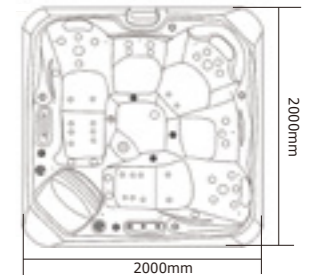

RL-J500S

0340007

Seating Capacity	5 adults (2 Loungers + 3Seats)
Dimensions	2000*2000*965mm 78.7*78.7*38"
Water Capacity	1200L (Approx)
Weight	410KG (Approx)
Spa Shell Colors	Sterling Silve / Perarl Shadow
Cabinet Finishes	Gray or Brown
Air Jet (Optional)	Optional
Jets	58 ① 1"—24PCS ② 2"—2PCS ③ 2.5"—31PCS ④ 5"—1PC
Water Feature	Waterfall
Water Care System	Fresh Water
Jet Pump	1*3.0HP 2SPD
Electrical	13A
Control System	VIRPOL P25B85
Control Pad	PB557
Heater	1x2KW
Ozone	50mg/h
Cover (Optional)	Optional
Drainage	Magic plastic
Filtration	1x50sf
Steps(Optional)	Optional
Entertainment System (Optional)	Optional
Frame	Anticorrosive wood frame
Perimete light(Optional)	Optional
Bottom tray	8mm pvc board
Air valve	7
20FT / 40HQ	5 / 10