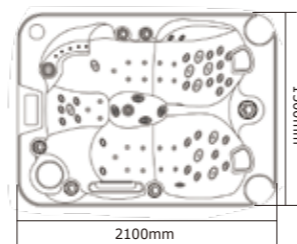

RL-6016

0340001

Seating Capacity	3 adults (2 Loungers + 1Seat)
Dimensions	2100*1500*800mm 82.7*60*31.5"
Water Capacity	900L (Approx)
Weight	290KG (Approx)
Spa Shell Colors	Sterling Silve / Perarl Shadow
Cabinet Finishes	Gray or Brown
Air Jet (Optional)	Optional
Jets	51 ① 2"—14PCS ② 3"—28PCS ③ 5"—9PCS
Water Feature	Waterfall
Water Care System	Fresh Water
Jet Pump	1*3.0HP 2SPD
Electrical	32A
Control System	VIRPOL P25B37
Control Pad	PB554
Heater	1x3KW
Ozone	50mg/h
Cover (Optional)	Optional
Drainage	Magic plastic
Filtration	1x50sf
Steps(Optional)	Optional
Entertainment System (Optional)	Optional
Frame	Anticorrosive wood frame
Perimete light(Optional)	Optional
Bottom tray	8mm pvc board
Air valve	7
20FT / 40HQ	7 / 14