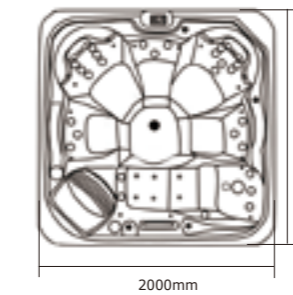

RL-J400S

0340018

Seating Capacity	6 adults (1 Lounger + 5 Seats)
Dimensions	2000*2000*965mm 78.7*78.7*38"
Water Capacity	1600L (Approx)
Weight	414KG (Approx)
Spa Shell Colors	Sterling Silve / Perarl Shadow
Cabinet Finishes	Gray or Brown
Air Jet (Optional)	Optional
Jets	45 ① 5"—3PCS ② 2.5"—29PCS ③ 1"—9PCS ④ 2"—4PCS
Water Feature	Waterfall
Water Care System	Fresh Water
Jet Pump	1*3.0HP 2SPD
Electrical	13A
Control System	VIRPOL P25B85
Control Pad	PB557
Heater	1x2KW
Ozone	50mg/h
Cover (Optional)	Optional
Drainage	Magic plastic
Steps(Optional)	Optional
Entertainment System (Optional)	Optional
Frame	Anticorrosive wood frame
Perimete light(Optional)	Optional
Bottom tray	8mm pvc board
Air valve	9
20FT / 40HQ	5 / 10