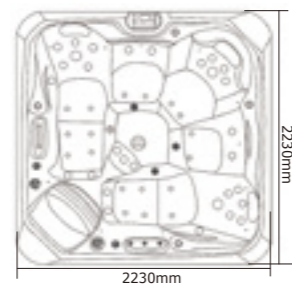

RL-J500

0340011

Seating Capacity	5 adults (2 Loungers + 3Seats)
Dimensions	2230*2230*965mm 87.8*87.8*38"
Water Capacity	1200L (Approx)
Weight	418KG (Approx)
Spa Shell Colors	Sterling Silve / Perarl Shadow
Cabinet Finishes	Gray or Brown
Air Jet (Optional)	Optional
Jets	58 ① 1"—24PCS ② 2.5"—27PCS ③ 2"—4PCS ④ 5"—3PCS
Circulation Pump	0.26KW/0.35HP
Water Feature (Optional)	Waterfall
Water Care System	Fresh Water
Jet Pump	2*2.0HP
Electrical	32A
Control System	VIRPOL P25B37
Control Pad	PB554
Heater	1x3KW
Ozone	50mg/h
Cover (Optional)	Optional
Drainage	Magic plastic
Filtration	1x50sf
Steps(Optional)	Optional
Entertainment System (Optional)	Optional
Frame	Anticorrosive wood frame
Perimete light(Optional)	Optional
Bottom tray	8mm pvc board
Air valve	6
20FT / 40HQ	5 / 10