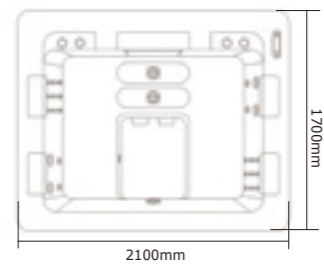

RL-J400

0340010

Seating Capacity	6 adults (1 Lounger + 5 Seats)
Dimensions	2230*2230*965mm 87.8*87.8*38"
Water Capacity	1400L (Approx)
Weight	418KG (Approx)
Spa Shell Colors	Sterling Silve / Perarl Shadow
Cabinet Finishes	Gray or Brown
Air Jet (Optional)	Optional
Jets	57 ① 1"—18PCS ② 2"—4PCS ③ 2.5"—34PCS ④ 5"—1PC
Circulation Pump	0.26KW/0.35HP
Water Feature	Waterfall
Water Care System	Fresh Water
Jet Pump	2*2.0HP
Electrical	32A
Control System	VIRPOL P25B37
Control Pad	PB554
Heater	1x3KW
Ozone	50mg/h
Cover (Optional)	Optional
Drainage	Magic plastic
Filtration	1x50sf
Steps(Optional)	Optional
Entertainment System (Optional)	Optional
Frame	Anticorrosive wood frame
Perimete light(Optional)	Optional
Bottom tray	8mm pvc board
Air valve	9
20FT / 40HQ	5 / 10

RL-J415

0340015

Seating Capacity	4 adults (4Seats)
Dimensions	2100*1700*790mm 82.6*67*31.1"
Water Capacity	650L (Approx)
Weight	300KG (Approx)
Spa Shell Colors	Sterling Silve / Perarl Shadow
Cabinet Finishes	Gray or Brown
Air Jet (Optional)	Optional
Jets	32 ① 1"—24PCS ② 2"—2PCS ③ 3"—6PCS
Water Care System	Fresh Water
Jet Pump	1*3.0HP 2SPD
Electrical	13A
Control System	VIRPOL P25B85
Control Pad	PB557
Heater	1x2KW
Ozone	50mg/h
Cover (Optional)	Optional
Drainage	Magic plastic
Filtration	1x50sf
Steps(Optional)	Optional
Entertainment System (Optional)	Optional
Frame	Anticorrosive wood frame
Perimete light(Optional)	Optional
Bottom tray	8mm pvc board
Air valve	4
20FT / 40HQ	7 / 14