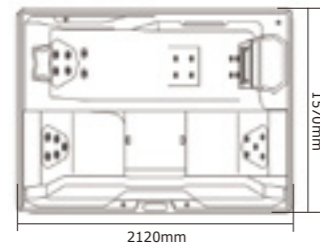

RL-J335

0340017

Seating Capacity	3 adults (1 Lounger + 2Seats)
Dimensions	2120*1570*800mm 83.5*61.8*31.5"
Water Capacity	900L (Approx)
Weight	290KG (Approx)
Spa Shell Colors	Sterling Silve / Perarl Shadow
Cabinet Finishes	Gray or Brown
Air Jet (Optional)	Optional
Jets	24 ① 2"—20PCS ② 1"—4PCS
Water Feature	Waterfall
Water Care System	Fresh Water
Jet Pump	1*2.0HP 2SPD
Electrical	13A
Control System	VIRPOL P25B85
Control Pad	PB557
Heater	1x2KW
Ozone	50mg/h
Cover (Optional)	Optional
Drainage	Magic plastic
Filtration	1x50sf
Steps(Optional)	Optional
Waterfall+control valve with light	1 waterfall+4 Valve
Entertainment System (Optional)	Optional
Frame	Anticorrosive wood frame
Perimete light(Optional)	Optional
Bottom tray	8mm pvc board
Air valve	4
20FT / 40HQ	7 / 14