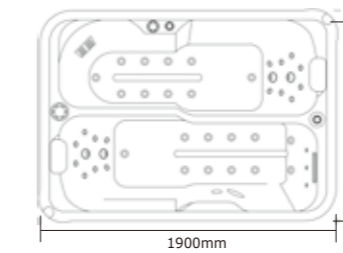

RL-6012

0340002

Seating Capacity	2 adults (2 Loungers)
Dimensions	1900*1350*770mm 67*53.1*30.3"
Water Capacity	900L (Approx)
Weight	245.5KG (Approx)
Spa Shell Colors	Sterling Silve / Perarl Shadow
Cabinet Finishes	Gray or Brown
Air Jet (Optional)	Optional
Jets	41 ① 2"—34PCS ② 2.5"—3PCS ③ 4.5"—3PCS ④ 5"—1PC
Water Feature	Waterfall
Water Care System	Fresh Water
Jet Pump	1*2.0HP 2 SPD
Electrical	13A
Control System	VIRPOL P25B85
Control Pad	PB557
Heater	1x2KW
Ozone	50mg/h
Cover (Optional)	Optional
Drainage	Magic plastic
Filtration	1x50sf
Steps(Optional)	Optional
Entertainment System (Optional)	Optional
Frame	Anticorrosive wood frame
Perimete light(Optional)	Optional
Bottom tray	8mm pvc board
Air valve	4
20FT / 40HQ	10 / 23