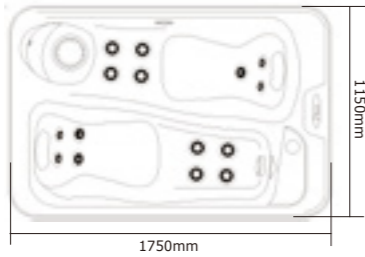

RL-J435

RL-J515

RL-J425

RL-6012

RL-J200

0340013

Seating Capacity	2 adults (2 Loungers)
Dimensions	1750*1150*700mm 68.9*45.2*27.6"
Water Capacity	850L (Approx)
Weight	240KG (Approx)
Spa Shell Colors	Sterling Silve / Perarl Shadow
Cabinet Finishes	Gray or Brown
Air Jet (Optional)	Optional
Jets	15 ① 3/4"—12PCS ② 3.5"—1PC ③ 2.5"—2PCS
Water Feature	No
Water Care System	Fresh Water
Jet Pump	1*2.0HP 2SPD
Electrical	13A
Control System	VIRPOL P25B85
Control Pad	PB557
Heater	1x2KW
Ozone	50mg/h
Cover (Optional)	Optional
Drainage	Magic plastic
Filtration	1x50sf
Steps(Optional)	Optional
Entertainment System (Optional)	Optional
Frame	Anticorrosive wood frame
Perimete light(Optional)	Optional
Bottom tray	8mm pvc board
Air valve	1
20FT / 40HQ	10 / 23

RL-J300

0340016

Seating Capacity	2 adults (2 Loungers)
Dimensions	1700*1700*750mm 67*67*30"
Water Capacity	900L (Approx)
Weight	300KG (Approx)
Spa Shell Colors	Sterling Silve / Perarl Shadow
Cabinet Finishes	Gray or Brown
Air Jet (Optional)	Optional
Jets	18 ① 40mm—2PCS ② 2.5"—10PCS ③ 2"—6PCS
Water Feature	No
Water Care System	Fresh Water
Jet Pump	1*2.0HP 2SPD
Electrical	13A
Control System	VIRPOL P25B85
Control Pad	PB557
Heater	1x2KW
Ozone	50mg/h
Cover (Optional)	Optional
Drainage	Magic plastic
Filtration	1x50sf
Steps(Optional)	Optional
Entertainment System (Optional)	Optional
Frame	Anticorrosive wood frame
Perimete light(Optional)	Optional
Bottom tray	8mm pvc board
Air valve	1
20FT / 40HQ	7 / 14