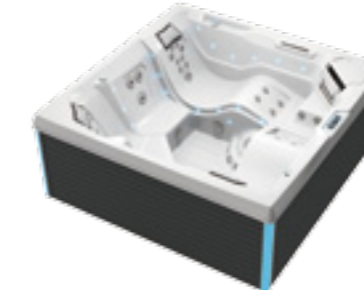

RL-J515

0340014

Seating Capacity	6 adults (1 Lounger + 5 Seats)
Dimensions	2100*2100*900mm 82.7*82.7*35.4"
Water Capacity	1200L (Approx)
Weight	392KG (Approx)
Spa Shell Colors	Sterling Silve / Perarl Shadow
Cabinet Finishes	Gray or Brown
Air Jet (Optional)	Optional
Jets	34 ① 1"—4PCS ② 2"—26PCS ③ 2.5"—4PCS
Circulation Pump	0.26KW/0.35HP
Water Feature	Waterfall
Water Care System	Fresh Water
Jet Pump	1*3.0HP 2 SPD
Electrical	13A
Control System	VIRPOL P25B85
Control Pad	PB557
Heater	1x2KW
Ozone	50mg/h
Cover (Optional)	Optional
Drainage	Magic plastic
Filtration	1x50sf
Steps(Optional)	Optional
Waterfall+control valve with light	1 waterfall+ 4 Valve
Entertainment System (Optional)	Optional
Frame	Anticorrosive wood frame
Perimete light(Optional)	Optional
Bottom tray	8mm pvc board
Air valve	4
20FT / 40HQ	5/ 10

RL-J525

0340008

Seating Capacity	5 adults (2 Loungers + 3Seats)
Dimensions	2100*2100*900mm 82.7*82.7*35.4"
Water Capacity	1200L (Approx)
Weight	392KG (Approx)
Spa Shell Colors	Sterling Silve / Perarl Shadow
Cabinet Finishes	Gray or Brown
Air Jet (Optional)	Optional
Jets	49 ① 1"—4PCS ② 2"—38PCS ③ 2.5"—7PCS
Circulation Pump	0.26KW/0.35HP
Water Feature	Waterfall
Water Care System	Fresh Water
Jet Pump	2*2.0HP
Electrical	32A
Control System	VIRPOL P25B37
Control Pad	PB554
Heater	1x3KW
Ozone	50mg/h
Cover (Optional)	Optional
Drainage	Magic plastic
Filtration	1x50sf
Steps(Optional)	Optional
Waterfall+control valve with light	1 waterfall+ 3 Valve
Entertainment System (Optional)	Optional
Frame	Anticorrosive wood frame
Perimete light(Optional)	Optional
Bottom tray	8mm pvc board
Air valve	3
20FT / 40HQ	5 / 10