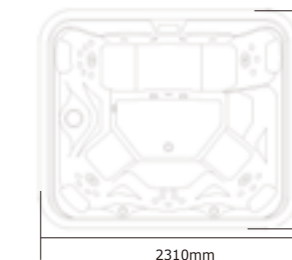

RL-J535

0340021

Seating Capacity	6 adults (2 Loungers + 4Seats)
Dimensions	2310*1960*890mm 91*77.1*35"
Water Capacity	1200L (Approx)
Weight	398KG (Approx)
Spa Shell Colors	Sterling Silve / Perarl Shadow
Cabinet Finishes	Gray or Brown
Air Jet (Optional)	Optional
Jets	37 ① 2.5"—33PCS ② 5"—4PCS
Water Feature	Waterfall
Water Care System	Fresh Water
Jet Pump	1*3.0HP 2SPD
Electrical	13A
Control System	VIRPOL P25B85
Control Pad	PB557
Heater	1x2KW
Ozone	50mg/h
Cover (Optional)	Optional
Drainage	Magic plastic
Filtration	1x50sf
Steps(Optional)	Optional
Waterfall+control valve with light	Optional
Entertainment System (Optional)	Optional
Frame	Anticorrosive wood frame
Perimete light(Optional)	Optional
Bottom tray	8mm pvc board
Air valve	2
20FT / 40HQ	5 / 10