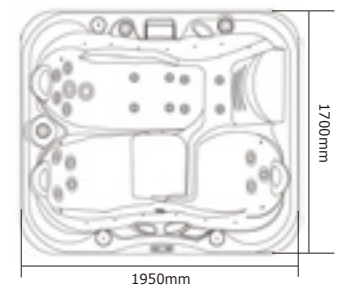

RL-J325

0340006

Seating Capacity	3 adults (1 Lounger + 2 Seats)
Dimensions	1950*1700*830mm 76.8*66.9*30.7"
Water Capacity	900L (Approx)
Weight	300KG (Approx)
Spa Shell Colors	Sterling Silve / Perarl Shadow
Cabinet Finishes	Gray or Brown
Air Jet (Optional)	Optional
Jets	21 ① 2"—6PCS ② 3.5"—7PCS ③ 3"—6PCS ④ 4.5"—2PCS
Water Feature	Waterfall
Water Care System	Fresh Water
Jet Pump	1*2.0HP 2SPD
Electrical	13A
Control System	VIRPOL P25B85
Control Pad	PB557
Heater	1x2KW
Ozone	50mg/h
Cover (Optional)	Optional
Drainage	Magic plastic
Filtration	1x50sf
Steps(Optional)	Optional
Entertainment System (Optional)	Optional
Frame	Anticorrosive wood frame
Perimete light(Optional)	Optional
Bottom tray	8mm pvc board
Air valve	3
20FT / 40HQ	7 / 14