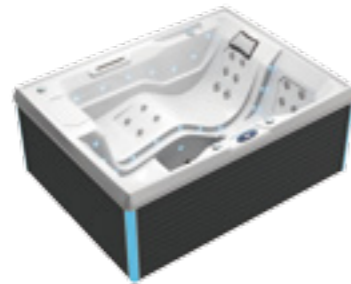

RL-J325

0340006

Seating Capacity	3 adults (1 Lounger + 2 Seats)
Dimensions	1950*1700*830mm 76.8*66.9*30.7"
Water Capacity	900L (Approx)
Weight	300KG (Approx)
Spa Shell Colors	Sterling Silve / Perarl Shadow
Cabinet Finishes	Gray or Brown
Air Jet (Optional)	Optional
Jets	21 ① 2"—6PCS ② 3.5"—7PCS ③ 3"—6PCS ④ 4.5"—2PCS
Water Feature	Waterfall
Water Care System	Fresh Water
Jet Pump	1*2.0HP 2SPD
Electrical	13A
Control System	VIRPOL P25B85
Control Pad	PB557
Heater	1x2KW
Ozone	50mg/h
Cover (Optional)	Optional
Drainage	Magic plastic
Filtration	1x50sf
Steps(Optional)	Optional
Entertainment System (Optional)	Optional
Frame	Anticorrosive wood frame
Perimete light(Optional)	Optional
Bottom tray	8mm pvc board
Air valve	3
20FT / 40HQ	7 / 14

RL-J335

0340017

Seating Capacity	3 adults (1 Lounger + 2Seats)
Dimensions	2120*1570*800mm 83.5*61.8*31.5"
Water Capacity	900L (Approx)
Weight	290KG (Approx)
Spa Shell Colors	Sterling Silve / Perarl Shadow
Cabinet Finishes	Gray or Brown
Air Jet (Optional)	Optional
Jets	24 ① 2"—20PCS ② 1"—4PCS
Water Feature	Waterfall
Water Care System	Fresh Water
Jet Pump	1*2.0HP 2SPD
Electrical	13A
Control System	VIRPOL P25B85
Control Pad	PB557
Heater	1x2KW
Ozone	50mg/h
Cover (Optional)	Optional
Drainage	Magic plastic
Filtration	1x50sf
Steps(Optional)	Optional
Waterfall+control valve with light	1 waterfall+4 Valve
Entertainment System (Optional)	Optional
Frame	Anticorrosive wood frame
Perimete light(Optional)	Optional
Bottom tray	8mm pvc board
Air valve	4
20FT / 40HQ	7 / 14