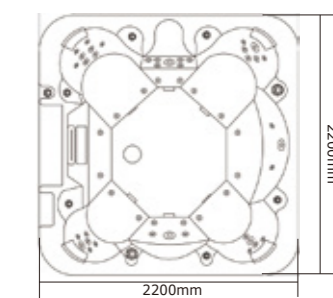

RL-6012

0340002

Seating Capacity	2 adults (2 Loungers)
Dimensions	1900*1350*770mm 67*53.1*30.3"
Water Capacity	900L (Approx)
Weight	245.5KG (Approx)
Spa Shell Colors	Sterling Silve / Perarl Shadow
Cabinet Finishes	Gray or Brown
Air Jet (Optional)	Optional
Jets	41 ① 2"—34PCS ② 2.5"—3PCS ③ 4.5"—3PCS ④ 5"—1PC
Water Feature	Waterfall
Water Care System	Fresh Water
Jet Pump	1*2.0HP 2 SPD
Electrical	13A
Control System	VIRPOL P25B85
Control Pad	PB557
Heater	1x2KW
Ozone	50mg/h
Cover (Optional)	Optional
Drainage	Magic plastic
Filtration	1x50sf
Steps(Optional)	Optional
Entertainment System (Optional)	Optional
Frame	Anticorrosive wood frame
Perimete light(Optional)	Optional
Bottom tray	8mm pvc board
Air valve	4
20FT / 40HQ	10 / 23

RL-6013

0340003

Seating Capacity	6 adults (6 Seats)
Dimensions	2200*2200*900mm 86.7*86.7*35.4"
Water Capacity	1500L (Approx)
Weight	392KG (Approx)
Spa Shell Colors	Sterling Silve / Perarl Shadow
Cabinet Finishes	Gray or Brown
Air Jet (Optional)	Optional
Jets	57 ① 1.5"—16PCS ② 2"—22PCS ③ 3"—11PCS ④ 5"—8PCS
Circulation Pump	0.26KW/0.35HP
Water Feature	Waterfall
Water Care System	Fresh Water
Jet Pump	2*2.0HP
Electrical	32A
Control System	VIRPOL P25B37
Control Pad	PB554
Heater	1x3KW
Ozone	50mg/h
Cover (Optional)	Optional
Drainage	Magic plastic
Filtration	1x50sf
Steps(Optional)	Optional
Entertainment System (Optional)	Optional
Frame	Anticorrosive wood frame
Perimete light(Optional)	Optional
Bottom tray	8mm pvc board
Air valve	8
20FT / 40HQ	5 / 10