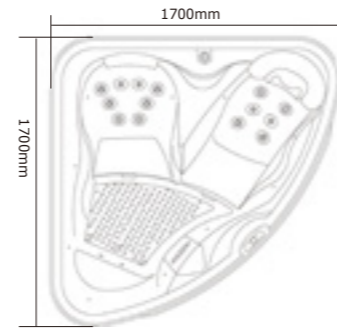

RL-J435

RL-J515

RL-J425

RL-6012

RL-J200

0340013

Seating Capacity	2 adults (2 Loungers)
Dimensions	1750*1150*700mm 68.9*45.2*27.6"
Water Capacity	850L (Approx)
Weight	240KG (Approx)
Spa Shell Colors	Sterling Silve / Perarl Shadow
Cabinet Finishes	Gray or Brown
Air Jet (Optional)	Optional
Jets	15 ① 3/4"—12PCS ② 3.5"—1PC ③ 2.5"—2PCS
Water Feature	No
Water Care System	Fresh Water
Jet Pump	1*2.0HP 2SPD
Electrical	13A
Control System	VIRPOL P25B85
Control Pad	PB557
Heater	1x2KW
Ozone	50mg/h
Cover (Optional)	Optional
Drainage	Magic plastic
Filtration	1x50sf
Steps(Optional)	Optional
Entertainment System (Optional)	Optional
Frame	Anticorrosive wood frame
Perimete light(Optional)	Optional
Bottom tray	8mm pvc board
Air valve	1
20FT / 40HQ	10 / 23

RL-J300

0340016

Seating Capacity	2 adults (2 Loungers)
Dimensions	1700*1700*750mm 67*67*30"
Water Capacity	900L (Approx)
Weight	300KG (Approx)
Spa Shell Colors	Sterling Silve / Perarl Shadow
Cabinet Finishes	Gray or Brown
Air Jet (Optional)	Optional
Jets	18 ① 40mm—2PCS ② 2.5"—10PCS ③ 2"—6PCS
Water Feature	No
Water Care System	Fresh Water
Jet Pump	1*2.0HP 2SPD
Electrical	13A
Control System	VIRPOL P25B85
Control Pad	PB557
Heater	1x2KW
Ozone	50mg/h
Cover (Optional)	Optional
Drainage	Magic plastic
Filtration	1x50sf
Steps(Optional)	Optional
Entertainment System (Optional)	Optional
Frame	Anticorrosive wood frame
Perimete light(Optional)	Optional
Bottom tray	8mm pvc board
Air valve	1
20FT / 40HQ	7 / 14