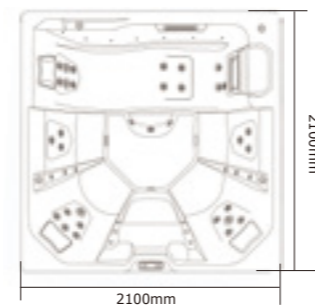

RL-J500

0340011

Seating Capacity	5 adults (2 Loungers + 3Seats)
Dimensions	2230*2230*965mm 87.8*87.8*38"
Water Capacity	1200L (Approx)
Weight	418KG (Approx)
Spa Shell Colors	Sterling Silve / Perarl Shadow
Cabinet Finishes	Gray or Brown
Air Jet (Optional)	Optional
Jets	58 ① 1"—24PCS ② 2.5"—27PCS ③ 2"—4PCS ④ 5"—3PCS
Circulation Pump	0.26KW/0.35HP
Water Feature (Optional)	Waterfall
Water Care System	Fresh Water
Jet Pump	2*2.0HP
Electrical	32A
Control System	VIRPOL P25B37
Control Pad	PB554
Heater	1x3KW
Ozone	50mg/h
Cover (Optional)	Optional
Drainage	Magic plastic
Filtration	1x50sf
Steps(Optional)	Optional
Entertainment System (Optional)	Optional
Frame	Anticorrosive wood frame
Perimete light(Optional)	Optional
Bottom tray	8mm pvc board
Air valve	6
20FT / 40HQ	5 / 10

RL-J515

0340014

Seating Capacity	6 adults (1 Lounger + 5 Seats)
Dimensions	2100*2100*900mm 82.7*82.7*35.4"
Water Capacity	1200L (Approx)
Weight	392KG (Approx)
Spa Shell Colors	Sterling Silve / Perarl Shadow
Cabinet Finishes	Gray or Brown
Air Jet (Optional)	Optional
Jets	34 ① 1"—4PCS ② 2"—26PCS ③ 2.5"—4PCS
Circulation Pump	0.26KW/0.35HP
Water Feature	Waterfall
Water Care System	Fresh Water
Jet Pump	1*3.0HP 2 SPD
Electrical	13A
Control System	VIRPOL P25B85
Control Pad	PB557
Heater	1x2KW
Ozone	50mg/h
Cover (Optional)	Optional
Drainage	Magic plastic
Filtration	1x50sf
Steps(Optional)	Optional
Waterfall+control valve with light	1 waterfall+ 4 Valve
Entertainment System (Optional)	Optional
Frame	Anticorrosive wood frame
Perimete light(Optional)	Optional
Bottom tray	8mm pvc board
Air valve	4
20FT / 40HQ	5/ 10