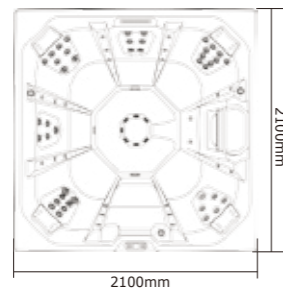

RL-J600

0340012

Seating Capacity	7 adults (7 Seats)
Dimensions	2100*2100*900mm 82.7*82.7*35.4"
Water Capacity	1500L (Approx)
Weight	392KG (Approx)
Spa Shell Colors	Sterling Silve / Perarl Shadow
Cabinet Finishes	Gray or Brown
Air Jet (Optional)	Optional
Jets	50 ① 2.5"—6PCS ② 2"—27PCS ③ 3"—17PCS
Circulation Pump	0.26KW/0.35HP
Water Feature	Waterfall
Water Care System	Fresh Water
Jet Pump	2*2.0HP
Electrical	32A
Control System	VIRPOL P25B37
Control Pad	PB554
Heater	1x3KW
Ozone	50mg/h
Cover (Optional)	Optional
Drainage	Magic plastic
Filtration	1x50sf
Steps(Optional)	Optional
Waterfall+control valve with light	1 waterfall+3 Valve
Entertainment System (Optional)	Optional
Frame	Anticorrosive wood frame
Perimete light(Optional)	Optional
Bottom tray	8mm pvc board
Air valve	3
20FT / 40HQ	5 / 10