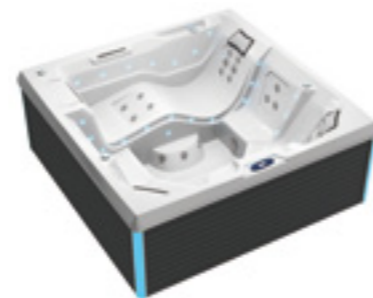

RL-J500

0340011

Seating Capacity	5 adults (2 Loungers + 3Seats)
Dimensions	2230*2230*965mm 87.8*87.8*38"
Water Capacity	1200L (Approx)
Weight	418KG (Approx)
Spa Shell Colors	Sterling Silve / Perarl Shadow
Cabinet Finishes	Gray or Brown
Air Jet (Optional)	Optional
Jets	58 ① 1"—24PCS ② 2.5"—27PCS ③ 2"—4PCS ④ 5"—3PCS
Circulation Pump	0.26KW/0.35HP
Water Feature (Optional)	Waterfall
Water Care System	Fresh Water
Jet Pump	2*2.0HP
Electrical	32A
Control System	VIRPOL P25B37
Control Pad	PB554
Heater	1x3KW
Ozone	50mg/h
Cover (Optional)	Optional
Drainage	Magic plastic
Filtration	1x50sf
Steps(Optional)	Optional
Entertainment System (Optional)	Optional
Frame	Anticorrosive wood frame
Perimete light(Optional)	Optional
Bottom tray	8mm pvc board
Air valve	6
20FT / 40HQ	5 / 10

RL-J515

0340014

Seating Capacity	6 adults (1 Lounger + 5 Seats)
Dimensions	2100*2100*900mm 82.7*82.7*35.4"
Water Capacity	1200L (Approx)
Weight	392KG (Approx)
Spa Shell Colors	Sterling Silve / Perarl Shadow
Cabinet Finishes	Gray or Brown
Air Jet (Optional)	Optional
Jets	34 ① 1"—4PCS ② 2"—26PCS ③ 2.5"—4PCS
Circulation Pump	0.26KW/0.35HP
Water Feature	Waterfall
Water Care System	Fresh Water
Jet Pump	1*3.0HP 2 SPD
Electrical	13A
Control System	VIRPOL P25B85
Control Pad	PB557
Heater	1x2KW
Ozone	50mg/h
Cover (Optional)	Optional
Drainage	Magic plastic
Filtration	1x50sf
Steps(Optional)	Optional
Waterfall+control valve with light	1 waterfall+ 4 Valve
Entertainment System (Optional)	Optional
Frame	Anticorrosive wood frame
Perimete light(Optional)	Optional
Bottom tray	8mm pvc board
Air valve	4
20FT / 40HQ	5/ 10