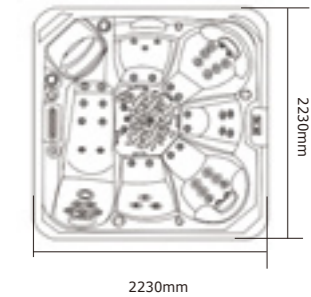

RL-J400S

0340018

Seating Capacity	6 adults (1 Lounger + 5 Seats)
Dimensions	2000*2000*965mm 78.7*78.7*38"
Water Capacity	1600L (Approx)
Weight	414KG (Approx)
Spa Shell Colors	Sterling Silve / Perarl Shadow
Cabinet Finishes	Gray or Brown
Air Jet (Optional)	Optional
Jets	45 ① 5"—3PCS ② 2.5"—29PCS ③ 1"—9PCS ④ 2"—4PCS
Water Feature	Waterfall
Water Care System	Fresh Water
Jet Pump	1*3.0HP 2SPD
Electrical	13A
Control System	VIRPOL P25B85
Control Pad	PB557
Heater	1x2KW
Ozone	50mg/h
Cover (Optional)	Optional
Drainage	Magic plastic
Steps(Optional)	Optional
Entertainment System (Optional)	Optional
Frame	Anticorrosive wood frame
Perimete light(Optional)	Optional
Bottom tray	8mm pvc board
Air valve	9
20FT / 40HQ	5 / 10

RL-J400

0340010

Seating Capacity	6 adults (1 Lounger + 5 Seats)
Dimensions	2230*2230*965mm 87.8*87.8*38"
Water Capacity	1400L (Approx)
Weight	418KG (Approx)
Spa Shell Colors	Sterling Silve / Perarl Shadow
Cabinet Finishes	Gray or Brown
Air Jet (Optional)	Optional
Jets	57 ① 1"—18PCS ② 2"—4PCS ③ 2.5"—34PCS ④ 5"—1PC
Circulation Pump	0.26KW/0.35HP
Water Feature	Waterfall
Water Care System	Fresh Water
Jet Pump	2*2.0HP
Electrical	32A
Control System	VIRPOL P25B37
Control Pad	PB554
Heater	1x3KW
Ozone	50mg/h
Cover (Optional)	Optional
Drainage	Magic plastic
Filtration	1x50sf
Steps(Optional)	Optional
Entertainment System (Optional)	Optional
Frame	Anticorrosive wood frame
Perimete light(Optional)	Optional
Bottom tray	8mm pvc board
Air valve	9
20FT / 40HQ	5 / 10