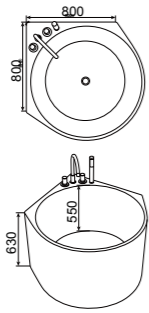

RL-MF1229/8080
800*800*630mm (31" x 31" x 25")

RL-MF1229/9090
900*900*630mm (35" x 35" x 25")

RL-MF1229/1010
1000*1000*630mm (39" x 39" x 25")

SKU:
0360032 (8080)
0360033 (9090)
0360034 (1010)

Loading Quantity:
20'FT(57pcs/46pcs/37pcs)
40'HQ(139pcs/111pcs/91pcs)

Function & Acrylic Color Optional