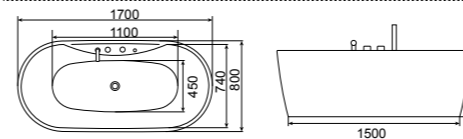

RL-MF1207/1708

1700*800*600mm (67" x 31" x 23")

SKU:0360009

Loading Quantity: 20'FT(29pcs)

40'HQ(70pcs)

Function & Acrylic Color Optional