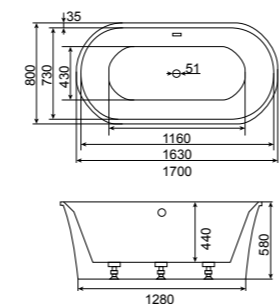

RL-MF1709/1708
1700*800*580mm (67" x 32" x 23")
SKU:
0360056
Loading Quantity:
20FT(30pcs)
40'HQ(72pcs)
Acrylic Color Optional