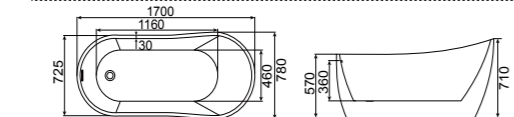

SKU:0360017 (1708) 0360014 (1507)

Loading Quantity: 20'FT(25pcs/30pcs) 40'HQ(62pcs/74pcs)

Function & Acrylic Color Optional

RL-MF1218/1808 1800*830*520mm (71" x 32" x 20")