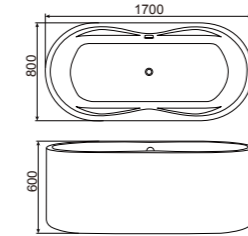

RL-MF1216/1708 1700*800*720mm (67" x 31" x 28")

RL-MF1216/1507 1500*800*720mm (59" x 31" x 28")

SKU:0360017 (1708) 0360014 (1507)

Loading Quantity: 20'FT(25pcs/30pcs) 40'HQ(62pcs/74pcs)

Function & Acrylic Color Optional

Function & Acrylic Color Optional

RL-MF1230/9070
900*700*640mm (35" x 28" x 25")

RL-MF1230/1070
1000*700*640mm (39" x 28" x 25")

RL-MF1230/1170
1100*700*640mm (43" x 28" x 25")

RL-MF1230/1270
1200*700*640mm (47" x 28" x 25")

RL-MF1230/1370
1300*700*640mm (51" x 28" x 25")

SKU:
0360035 (9070)
0360036 (1070)
0360037 (1170)
0360038 (1270)
0360039 (1370)

Loading Quantity:
20'FT(57pcs/52pcs/47pcs/43pcs/40pcs)
40'HQ(139pcs/126pcs/113pcs/105pcs/97pcs)

Function & Acrylic Color Optional

RL-MF1233/1708
1700*800*600mm (67" x 31" x 23")

SKU:
0360047

Loading Quantity:
20'FT(29pcs)
40'HQ(70pcs)

Function & Acrylic Color Optional

RL-MF1234/1708
1700*800*600mm (67" x 31" x 23")