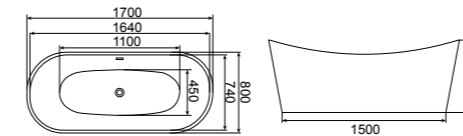

RL-MF1202/1507

1500*750*720mm (59" x 30" x 28")

SKU: 0360003 (1708)

0360004 (1507)

Loading Quantity: 20'FT(24pcs/29pcs)

40'HQ(59pcs/70pcs)

Function & Acrylic Color Optional