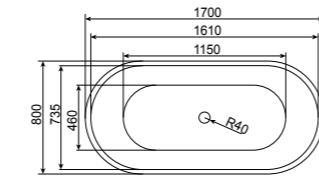

Loading Quantity:

20'FT(30pcs/36pcs)

40'HQ(72pcs/85pcs)

Function Optional:

Bubble / Led Light / Whirlpool / Freestanding Faucet

Acrylic Color Optional:

RL-MF1202/1708

1700*800*720mm (67" x 31" x 28")

1700*800*600mm (67" x 31" x 23")

SKU:0360009

Loading Quantity: 20'FT(29pcs)

40'HQ(70pcs)

Function & Acrylic Color Optional

RL-MF1203/1708

1700*800*580mm (67" x 31" x 23")

RL-MF1203/1507