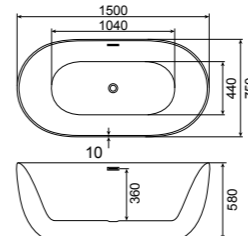

RL-MF1216/1708 1700*800*720mm (67" x 31" x 28")

RL-MF1216/1507 1500*800*720mm (59" x 31" x 28")

SKU:0360017 (1708) 0360014 (1507)

Loading Quantity: 20'FT(25pcs/30pcs) 40'HQ(62pcs/74pcs)

Function & Acrylic Color Optional

Function & Acrylic Color Optional

RL-MF1232/1414
1400*1400*600mm (55" x 55" x 23")

RL-MF1232/1313
1300*1300*550mm (51" x 51" x 22")

SKU:
0360045 (1414)
0360046 (1313)

Loading Quantity:
20'FT(20pcs/25pcs)
40'HQ(50pcs/62pcs)

Function & Acrylic Color Optional

RL-MF1235/1708
1700*800*580mm (67" x 31" x 23")

RL-MF1235/1507
1500*750*580mm (59" x 30" x 23")

RL-MF1235/1307
1300*700*580mm (51" x 28" x 23")

SKU:
0360022 (1708)
0360021 (1507)
0360049 (1307)

Loading Quantity:
20'FT(30pcs/36pcs/44pcs)
40'HQ(72pcs/85pcs/106pcs)

Function & Acrylic Color Optional

RL-MF1236/1708
1700*800*580mm (67" x 31" x 23")

RL-MF1236/1507
1500*750*580mm (59" x 30" x 23")

RL-MF1236/1307
1300*700*580mm (51" x 28" x 23")