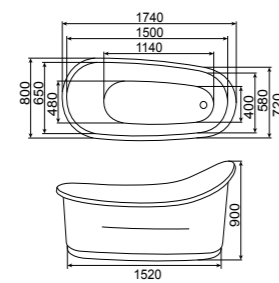

RL-MF1704/1708
1740*800*900mm (69" x 31" x 35")
SKU:
0360055
Loading Quantity:
20FT(19pcs)
40'HQ(47pcs)
Acrylic Color Optional