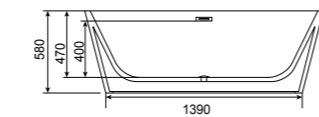

Loading Quantity:

20'FT(30pcs/36pcs)

40'HQ(72pcs/85pcs)

Function Optional:

Bubble / Led Light / Whirlpool / Freestanding Faucet

Acrylic Color Optional:

RL-MF1202/1708

1700*800*720mm (67" x 31" x 28")