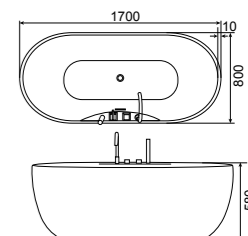

RL-MF1236/1708
1700*800*580mm (67" x 31" x 23")

RL-MF1236/1507
1500*750*580mm (59" x 30" x 23")

RL-MF1236/1307
1300*700*580mm (51" x 28" x 23")

SKU:
0360050 (1708)
0360051 (1507)
0360052 (1307)

Loading Quantity:
20'FT(30pcs/36pcs/44pcs)
40'HQ(72pcs/85pcs/106pcs)

Function & Acrylic Color Optional