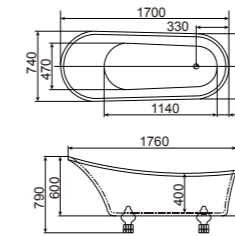

RL-MF6807/1707
1760*740*790mm (69" x 29" x 31")
SKU:
0360058
Loading Quantity:
20FT(23pcs)
40'HQ(57pcs)
Acrylic Color Optional