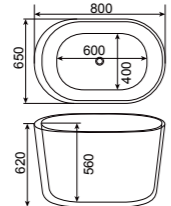

RL-MF1231/8060
800*650*620mm (31" x 26" x 24")

RL-MF1231/9060
900*650*620mm (35" x 26" x 24")

RL-MF1231/1060
1000*650*620mm (39" x 26" x 24")

RL-MF1231/1160
1100*650*620mm (43" x 26" x 24")

RL-MF1231/1260
1200*650*620mm (47" x 26" x 24")

SKU:
0360040 (8060)
0360041 (9060)
0360042 (1060)
0360043 (1160)
0360044 (1260)

Loading Quantity:
20'FT(70pcs/62pcs/57pcs/52pcs/47pcs)
40'HQ(170pcs/151pcs/139pcs/126pcs/115pcs)

Function & Acrylic Color Optional