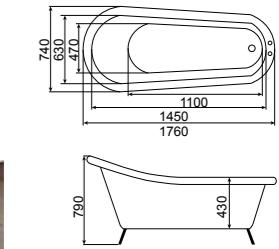

RL-MF6808/1707
1760*740*790mm (69" x 29" x 31")
RL-MF6808/1507
1500*750*790mm (59" x 30" x 31")
SKU:
0360023 (1707)
0360024 (1507)
Loading Quantity:
20FT(23pcs/27pcs)
40'HQ(57pcs/65pcs)
Acrylic Color Optional