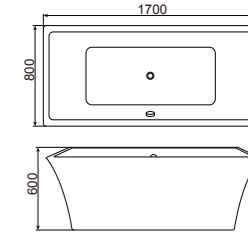

RL-MF1234/1708
1700*800*600mm (67" x 31" x 23")

SKU:
0360048

Loading Quantity:
20'FT(29pcs)
40'HQ(70pcs)

Function & Acrylic Color Optional